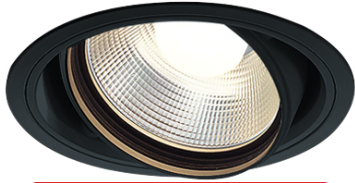

Item no. DD103-3030B8527

Series Name: Versa R-G (DD103)

DISCONTINUED

Installation	Recessed mount
Type	Versa R-G (DD103)
Fixture wattage	30.3W
Beam angle	28 deg
Color Temp.	2700K
CRI	Ra>85
Luminous	2765 lm
Body	Die-cast aluminum alloy
Body finish	N/A
Trim finish	Black
Reflector finish	N/A
IP Rate	IP20
Light source	COB module
Input Voltage	AC220~240V
Dimming Type	Non-Dimmable
Certificate	CE, CCC
Cut Hole	150mm