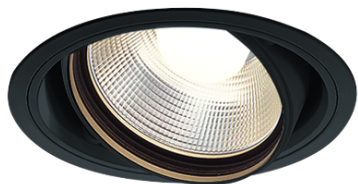

Item no. DD103-3030B8530

Series Name: Versa R-G (DD103)

DISCONTINUED

Installation	Recessed mount
Type	Versa R-G (DD103)
Fixture wattage	30.3W
Beam angle	28 deg
Color Temp.	3000K
CRI	Ra>85
Luminous	2880 lm
Body	Die-cast aluminum alloy
Body finish	N/A
Trim finish	Black
Reflector finish	N/A
IP Rate	IP20
Light source	COB module
Input Voltage	AC220~240V
Dimming Type	Non-Dimmable
Certificate	CE, CCC
Cut Hole	150mm