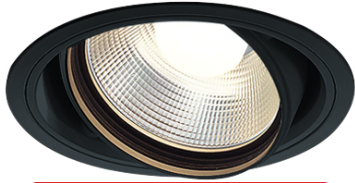

Item no. DD103-3030B8535

Series Name: Versa R-G (DD103)

DISCONTINUED

Installation	Recessed mount
Type	Versa R-G (DD103)
Fixture wattage	30.3W
Beam angle	28 deg
Color Temp.	3500K
CRI	Ra>85
Luminous	2938 lm
Body	Die-cast aluminum alloy
Body finish	N/A
Trim finish	Black
Reflector finish	N/A
IP Rate	IP20
Light source	COB module
Input Voltage	AC220~240V
Dimming Type	Non-Dimmable
Certificate	CE, CCC
Cut Hole	150mm