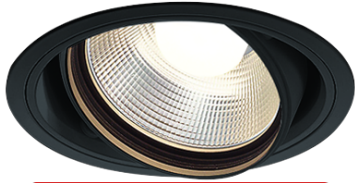

Item no. DD103-3030B8540

Series Name: Versa R-G (DD103)

**DISCONTINUED**

Installation	Recessed mount
Type	
Fixture wattage	30.3W
Beam angle	28 deg
Color Temp.	4000K
CRI	Ra>85
Luminous	2966 lm
Body	Die-cast aluminum alloy
Body finish	N/A
Trim finish	Black
Reflector finish	N/A
IP Rate	IP20
Light source	COB module
Input Voltage	AC220~240V
Dimming Type	Non-Dimmable
Certificate	CE, CCC
Cut Hole	150mm