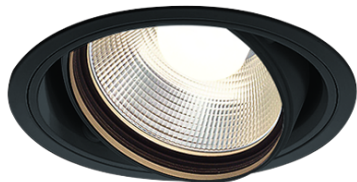

Item no. DD103-3030B8540

Series Name: Versa R-G (DD103)

DISCONTINUED

Installation	Recessed mount
Type	
Fixture wattage	30.3W
Beam angle	28 deg
Color Temp.	4000K
CRI	Ra>85
Luminous	2966 lm
Body	Die-cast aluminum alloy
Body finish	N/A
Trim finish	Black
Reflector finish	N/A
IP Rate	IP20
Light source	COB module
Input Voltage	AC220~240V
Dimming Type	Non-Dimmable
Certificate	CE, CCC
Cut Hole	150mm