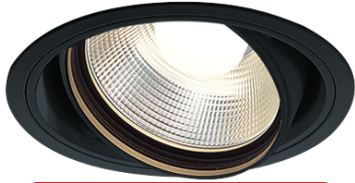

Item no. DD103-3030B9027

Series Name: Versa R-G (DD103)

DISCONTINUED

Installation	Recessed mount
Type	Versa R-G (DD103)
Fixture wattage	30.3W
Beam angle	28 deg
Color Temp.	2700K
CRI	Ra>90
Luminous	2514 lm
Body	Die-cast aluminum alloy
Body finish	N/A
Trim finish	Black
Reflector finish	N/A
IP Rate	IP20
Light source	COB module
Input Voltage	AC220~240V
Dimming Type	Non-Dimmable
Certificate	CE, CCC
Cut Hole	150mm