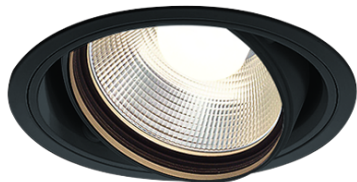

Item no. DD103-3030B9027

Series Name: Versa R-G (DD103)

**DISCONTINUED**

Installation	Recessed mount
Type	
Fixture wattage	30.3W
Beam angle	28 deg
Color Temp.	2700K
CRI	Ra>90
Luminous	2514 lm
Body	Die-cast aluminum alloy
Body finish	N/A
Trim finish	Black
Reflector finish	N/A
IP Rate	IP20
Light source	COB module
Input Voltage	AC220~240V
Dimming Type	Non-Dimmable
Certificate	CE, CCC
Cut Hole	150mm