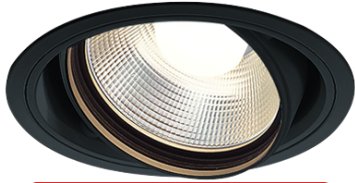

Item no. DD103-3030B9030

Series Name: Versa R-G (DD103)

DISCONTINUED

Installation	Recessed mount
Type	
Fixture wattage	30.3W
Beam angle	28 deg
Color Temp.	3000K
CRI	Ra>90
Luminous	2619 lm
Body	Die-cast aluminum alloy
Body finish	N/A
Trim finish	Black
Reflector finish	N/A
IP Rate	IP20
Light source	COB module
Input Voltage	AC220~240V
Dimming Type	Non-Dimmable
Certificate	CE, CCC
Cut Hole	150mm