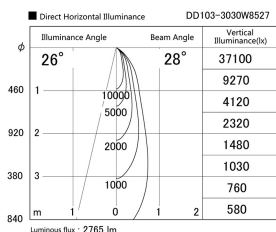

Item no. DD103-3030W8527

Series Name: Versa R-G (DD103)

DISCONTINUED

Installation	Recessed mount
Type	
Fixture wattage	30.3W
Beam angle	28 deg
Color Temp.	2700K
CRI	Ra>85
Luminous	2765 lm
Body	Die-cast aluminum alloy
Body finish	N/A
Trim finish	White
Reflector finish	N/A
IP Rate	IP20
Light source	COB module
Input Voltage	AC220~240V
Dimming Type	Non-Dimmable
Certificate	CE, CCC
Cut Hole	150mm