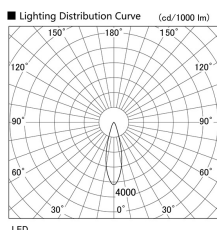

Item no. DD103-3030W8527

Series Name: Versa R-G (DD103)

DISCONTINUED

Installation	Recessed mount
Type	
Fixture wattage	30.3W
Beam angle	28 deg
Color Temp.	2700K
CRI	Ra>85
Luminous	2765 lm
Body	Die-cast aluminum alloy
Body finish	N/A
Trim finish	White
Reflector finish	N/A
IP Rate	IP20
Light source	COB module
Input Voltage	AC220~240V
Dimming Type	Non-Dimmable
Certificate	CE, CCC
Cut Hole	150mm