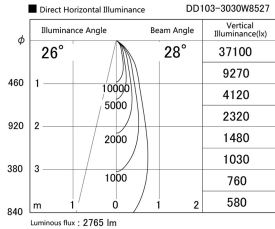

Item no. DD103-3030W8527

Series Name: Versa R-G (DD103)

DISCONTINUED

Installation	Recessed mount
Type	Versa R-G (DD103)
Fixture wattage	30.3W
Beam angle	28 deg
Color Temp.	2700K
CRI	Ra>85
Luminous	2765 lm
Body	Die-cast aluminum alloy
Body finish	N/A
Trim finish	White
Reflector finish	N/A
IP Rate	IP20
Light source	COB module
Input Voltage	AC220~240V
Dimming Type	Non-Dimmable
Certificate	CE, CCC
Cut Hole	150mm