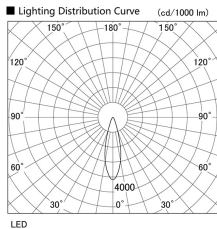

Item no. DD103-3030W8527

Series Name: Versa R-G (DD103)

DISCONTINUED

Installation	Recessed mount
Type	Versa R-G (DD103)
Fixture wattage	30.3W
Beam angle	28 deg
Color Temp.	2700K
CRI	Ra>85
Luminous	2765 lm
Body	Die-cast aluminum alloy
Body finish	N/A
Trim finish	White
Reflector finish	N/A
IP Rate	IP20
Light source	COB module
Input Voltage	AC220~240V
Dimming Type	Non-Dimmable
Certificate	CE, CCC
Cut Hole	150mm