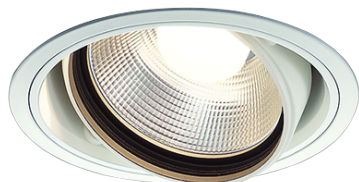

Item no. DD103-3030W8527

Series Name: Versa R-G (DD103)

DISCONTINUED

Installation	Recessed mount
Type	
Fixture wattage	30.3W
Beam angle	28 deg
Color Temp.	2700K
CRI	Ra>85
Luminous	2765 lm
Body	Die-cast aluminum alloy
Body finish	N/A
Trim finish	White
Reflector finish	N/A
IP Rate	IP20
Light source	COB module
Input Voltage	AC220~240V
Dimming Type	Non-Dimmable
Certificate	CE, CCC
Cut Hole	150mm