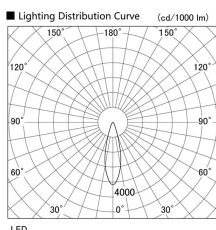

Item no. DD103-3030W8530

Series Name: Versa R-G (DD103)

DISCONTINUED

Installation	Recessed mount
Type	Versa R-G (DD103)
Fixture wattage	30.3W
Beam angle	28 deg
Color Temp.	3000K
CRI	Ra>85
Luminous	2880 lm
Body	Die-cast aluminum alloy
Body finish	N/A
Trim finish	White
Reflector finish	N/A
IP Rate	IP20
Light source	COB module
Input Voltage	AC220~240V
Dimming Type	Non-Dimmable
Certificate	CE, CCC
Cut Hole	150mm