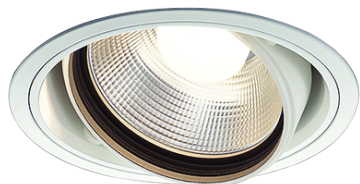

Item no. DD103-3030W8530

Series Name: Versa R-G (DD103)

DISCONTINUED

Installation	Recessed mount
Type	Versa R-G (DD103)
Fixture wattage	30.3W
Beam angle	28 deg
Color Temp.	3000K
CRI	Ra>85
Luminous	2880 lm
Body	Die-cast aluminum alloy
Body finish	N/A
Trim finish	White
Reflector finish	N/A
IP Rate	IP20
Light source	COB module
Input Voltage	AC220~240V
Dimming Type	Non-Dimmable
Certificate	CE, CCC
Cut Hole	150mm