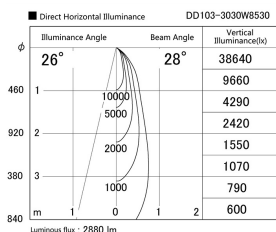

Item no. DD103-3030W8530

Series Name: Versa R-G (DD103)

DISCONTINUED

Installation	Recessed mount
Type	Versa R-G (DD103)
Fixture wattage	30.3W
Beam angle	28 deg
Color Temp.	3000K
CRI	Ra>85
Luminous	2880 lm
Body	Die-cast aluminum alloy
Body finish	N/A
Trim finish	White
Reflector finish	N/A
IP Rate	IP20
Light source	COB module
Input Voltage	AC220~240V
Dimming Type	Non-Dimmable
Certificate	CE, CCC
Cut Hole	150mm