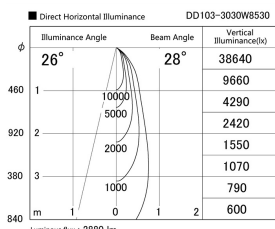

Item no. DD103-3030W8530

Series Name: Versa R-G (DD103)

DISCONTINUED

Installation	Recessed mount
Type	
Fixture wattage	30.3W
Beam angle	28 deg
Color Temp.	3000K
CRI	Ra>85
Luminous	2880 lm
Body	Die-cast aluminum alloy
Body finish	N/A
Trim finish	White
Reflector finish	N/A
IP Rate	IP20
Light source	COB module
Input Voltage	AC220~240V
Dimming Type	Non-Dimmable
Certificate	CE, CCC
Cut Hole	150mm