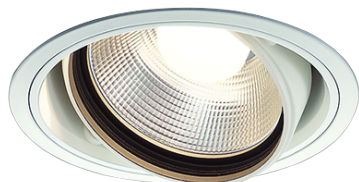

Item no. DD103-3030W8530

Series Name: Versa R-G (DD103)

DISCONTINUED

Installation	Recessed mount
Type	
Fixture wattage	30.3W
Beam angle	28 deg
Color Temp.	3000K
CRI	Ra>85
Luminous	2880 lm
Body	Die-cast aluminum alloy
Body finish	N/A
Trim finish	White
Reflector finish	N/A
IP Rate	IP20
Light source	COB module
Input Voltage	AC220~240V
Dimming Type	Non-Dimmable
Certificate	CE, CCC
Cut Hole	150mm