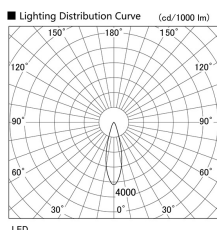

Item no. DD103-3030W8530

Series Name: Versa R-G (DD103)

DISCONTINUED

Installation	Recessed mount
Type	
Fixture wattage	30.3W
Beam angle	28 deg
Color Temp.	3000K
CRI	Ra>85
Luminous	2880 lm
Body	Die-cast aluminum alloy
Body finish	N/A
Trim finish	White
Reflector finish	N/A
IP Rate	IP20
Light source	COB module
Input Voltage	AC220~240V
Dimming Type	Non-Dimmable
Certificate	CE, CCC
Cut Hole	150mm