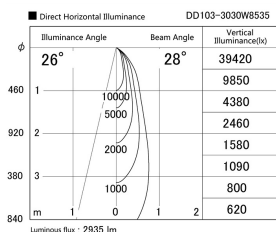

Item no. DD103-3030W8535

Series Name: Versa R-G (DD103)

DISCONTINUED

Installation	Recessed mount
Type	Versa R-G (DD103)
Fixture wattage	30.3W
Beam angle	28 deg
Color Temp.	3500K
CRI	Ra>85
Luminous	2938 lm
Body	Die-cast aluminum alloy
Body finish	N/A
Trim finish	White
Reflector finish	N/A
IP Rate	IP20
Light source	COB module
Input Voltage	AC220~240V
Dimming Type	Non-Dimmable
Certificate	CE, CCC
Cut Hole	150mm