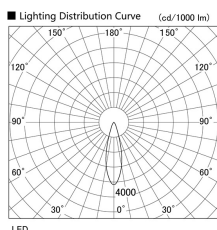

Item no. DD103-3030W8535

Series Name: Versa R-G (DD103)

DISCONTINUED

Installation	Recessed mount
Type	Versa R-G (DD103)
Fixture wattage	30.3W
Beam angle	28 deg
Color Temp.	3500K
CRI	Ra>85
Luminous	2938 lm
Body	Die-cast aluminum alloy
Body finish	N/A
Trim finish	White
Reflector finish	N/A
IP Rate	IP20
Light source	COB module
Input Voltage	AC220~240V
Dimming Type	Non-Dimmable
Certificate	CE, CCC
Cut Hole	150mm