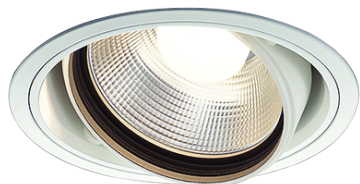

Item no. DD103-3030W8535

Series Name: Versa R-G (DD103)

DISCONTINUED

Installation	Recessed mount
Type	Versa R-G (DD103)
Fixture wattage	30.3W
Beam angle	28 deg
Color Temp.	3500K
CRI	Ra>85
Luminous	2938 lm
Body	Die-cast aluminum alloy
Body finish	N/A
Trim finish	White
Reflector finish	N/A
IP Rate	IP20
Light source	COB module
Input Voltage	AC220~240V
Dimming Type	Non-Dimmable
Certificate	CE, CCC
Cut Hole	150mm