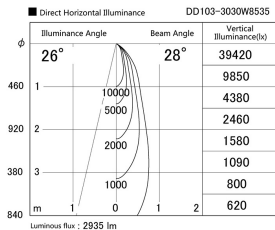

Item no. DD103-3030W8535

Series Name: Versa R-G (DD103)

DISCONTINUED

Installation	Recessed mount
Type	
Fixture wattage	30.3W
Beam angle	28 deg
Color Temp.	3500K
CRI	Ra>85
Luminous	2938 lm
Body	Die-cast aluminum alloy
Body finish	N/A
Trim finish	White
Reflector finish	N/A
IP Rate	IP20
Light source	COB module
Input Voltage	AC220~240V
Dimming Type	Non-Dimmable
Certificate	CE, CCC
Cut Hole	150mm