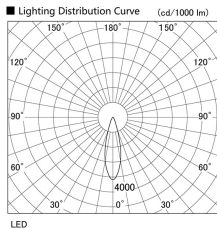

Item no. DD103-3030W8535

Series Name: Versa R-G (DD103)

DISCONTINUED

Installation	Recessed mount
Type	
Fixture wattage	30.3W
Beam angle	28 deg
Color Temp.	3500K
CRI	Ra>85
Luminous	2938 lm
Body	Die-cast aluminum alloy
Body finish	N/A
Trim finish	White
Reflector finish	N/A
IP Rate	IP20
Light source	COB module
Input Voltage	AC220~240V
Dimming Type	Non-Dimmable
Certificate	CE, CCC
Cut Hole	150mm