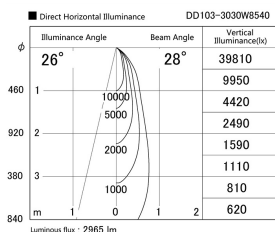

Item no. DD103-3030W8540

Series Name: Versa R-G (DD103)

DISCONTINUED

Installation	Recessed mount
Type	Versa R-G (DD103)
Fixture wattage	30.3W
Beam angle	28 deg
Color Temp.	4000K
CRI	Ra>85
Luminous	2966 lm
Body	Die-cast aluminum alloy
Body finish	N/A
Trim finish	White
Reflector finish	N/A
IP Rate	IP20
Light source	COB module
Input Voltage	AC220~240V
Dimming Type	Non-Dimmable
Certificate	CE, CCC
Cut Hole	150mm