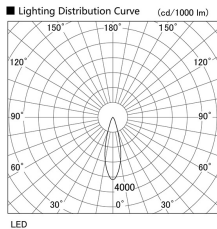

Item no. DD103-3030W8540

Series Name: Versa R-G (DD103)

**DISCONTINUED**

Installation	Recessed mount
Type	
Fixture wattage	30.3W
Beam angle	28 deg
Color Temp.	4000K
CRI	Ra>85
Luminous	2966 lm
Body	Die-cast aluminum alloy
Body finish	N/A
Trim finish	White
Reflector finish	N/A
IP Rate	IP20
Light source	COB module
Input Voltage	AC220~240V
Dimming Type	Non-Dimmable
Certificate	CE, CCC
Cut Hole	150mm