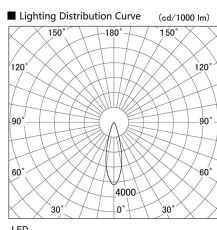

Item no. DD103-3030W8540

Series Name: Versa R-G (DD103)

DISCONTINUED

Installation	Recessed mount
Type	Versa R-G (DD103)
Fixture wattage	30.3W
Beam angle	28 deg
Color Temp.	4000K
CRI	Ra>85
Luminous	2966 lm
Body	Die-cast aluminum alloy
Body finish	N/A
Trim finish	White
Reflector finish	N/A
IP Rate	IP20
Light source	COB module
Input Voltage	AC220~240V
Dimming Type	Non-Dimmable
Certificate	CE, CCC
Cut Hole	150mm