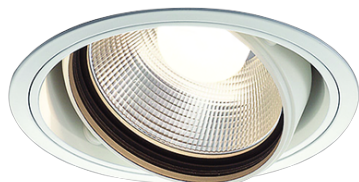

Item no. DD103-3030W8540

Series Name: Versa R-G (DD103)

DISCONTINUED

Installation	Recessed mount
Type	Versa R-G (DD103)
Fixture wattage	30.3W
Beam angle	28 deg
Color Temp.	4000K
CRI	Ra>85
Luminous	2966 lm
Body	Die-cast aluminum alloy
Body finish	N/A
Trim finish	White
Reflector finish	N/A
IP Rate	IP20
Light source	COB module
Input Voltage	AC220~240V
Dimming Type	Non-Dimmable
Certificate	CE, CCC
Cut Hole	150mm