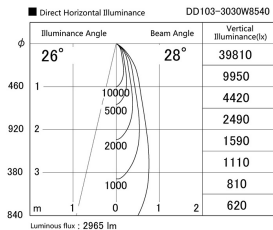

Item no. DD103-3030W8540

Series Name: Versa R-G (DD103)

**DISCONTINUED**

Installation	Recessed mount
Type	
Fixture wattage	30.3W
Beam angle	28 deg
Color Temp.	4000K
CRI	Ra>85
Luminous	2966 lm
Body	Die-cast aluminum alloy
Body finish	N/A
Trim finish	White
Reflector finish	N/A
IP Rate	IP20
Light source	COB module
Input Voltage	AC220~240V
Dimming Type	Non-Dimmable
Certificate	CE, CCC
Cut Hole	150mm