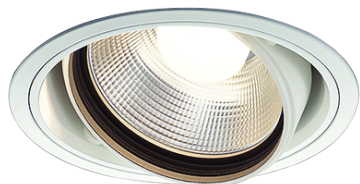

Item no. DD103-3030W9027

Series Name: Versa R-G (DD103)

DISCONTINUED

Installation	Recessed mount
Type	Versa R-G (DD103)
Fixture wattage	30.3W
Beam angle	28 deg
Color Temp.	2700K
CRI	Ra>90
Luminous	2514 lm
Body	Die-cast aluminum alloy
Body finish	N/A
Trim finish	White
Reflector finish	N/A
IP Rate	IP20
Light source	COB module
Input Voltage	AC220~240V
Dimming Type	Non-Dimmable
Certificate	CE, CCC
Cut Hole	150mm