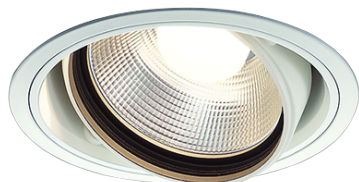

Item no. DD103-3030W9027

Series Name: Versa R-G (DD103)

DISCONTINUED

Installation	Recessed mount
Type	
Fixture wattage	30.3W
Beam angle	28 deg
Color Temp.	2700K
CRI	Ra>90
Luminous	2514 lm
Body	Die-cast aluminum alloy
Body finish	N/A
Trim finish	White
Reflector finish	N/A
IP Rate	IP20
Light source	COB module
Input Voltage	AC220~240V
Dimming Type	Non-Dimmable
Certificate	CE, CCC
Cut Hole	150mm