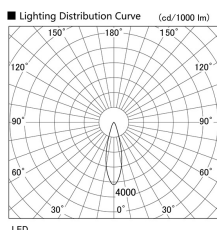

Item no. DD103-3030W9027

Series Name: Versa R-G (DD103)

DISCONTINUED

Installation	Recessed mount
Type	
Fixture wattage	30.3W
Beam angle	28 deg
Color Temp.	2700K
CRI	Ra>90
Luminous	2514 lm
Body	Die-cast aluminum alloy
Body finish	N/A
Trim finish	White
Reflector finish	N/A
IP Rate	IP20
Light source	COB module
Input Voltage	AC220~240V
Dimming Type	Non-Dimmable
Certificate	CE, CCC
Cut Hole	150mm