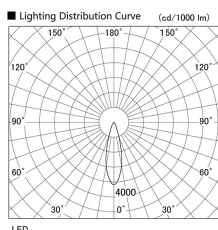

Item no. DD103-3030W9027

Series Name: Versa R-G (DD103)

DISCONTINUED

Installation	Recessed mount
Type	Versa R-G (DD103)
Fixture wattage	30.3W
Beam angle	28 deg
Color Temp.	2700K
CRI	Ra>90
Luminous	2514 lm
Body	Die-cast aluminum alloy
Body finish	N/A
Trim finish	White
Reflector finish	N/A
IP Rate	IP20
Light source	COB module
Input Voltage	AC220~240V
Dimming Type	Non-Dimmable
Certificate	CE, CCC
Cut Hole	150mm