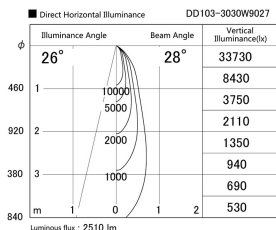

Item no. DD103-3030W9027

Series Name: Versa R-G (DD103)

DISCONTINUED

Installation	Recessed mount
Type	
Fixture wattage	30.3W
Beam angle	28 deg
Color Temp.	2700K
CRI	Ra>90
Luminous	2514 lm
Body	Die-cast aluminum alloy
Body finish	N/A
Trim finish	White
Reflector finish	N/A
IP Rate	IP20
Light source	COB module
Input Voltage	AC220~240V
Dimming Type	Non-Dimmable
Certificate	CE, CCC
Cut Hole	150mm