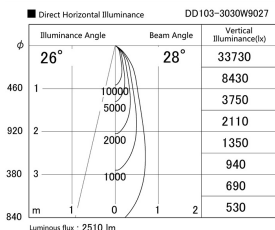

Item no. DD103-3030W9027

Series Name: Versa R-G (DD103)

DISCONTINUED

Installation	Recessed mount
Type	Versa R-G (DD103)
Fixture wattage	30.3W
Beam angle	28 deg
Color Temp.	2700K
CRI	Ra>90
Luminous	2514 lm
Body	Die-cast aluminum alloy
Body finish	N/A
Trim finish	White
Reflector finish	N/A
IP Rate	IP20
Light source	COB module
Input Voltage	AC220~240V
Dimming Type	Non-Dimmable
Certificate	CE, CCC
Cut Hole	150mm