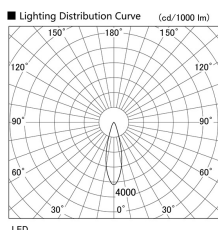

Item no. DD103-3030W9030

Series Name: Versa R-G (DD103)

DISCONTINUED

Installation	Recessed mount
Type	Versa R-G (DD103)
Fixture wattage	30.3W
Beam angle	28 deg
Color Temp.	3000K
CRI	Ra>90
Luminous	2619 lm
Body	Die-cast aluminum alloy
Body finish	N/A
Trim finish	White
Reflector finish	N/A
IP Rate	IP20
Light source	COB module
Input Voltage	AC220~240V
Dimming Type	Non-Dimmable
Certificate	CE, CCC
Cut Hole	150mm