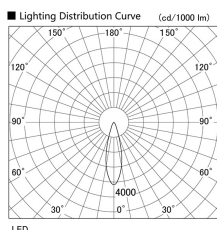

Item no. DD103-3030W9030

Series Name: Versa R-G (DD103)

**DISCONTINUED**

|                  |                         |
|------------------|-------------------------|
| Installation     | Recessed mount          |
| Type             |                         |
| Fixture wattage  | 30.3W                   |
| Beam angle       | 28 deg                  |
| Color Temp.      | 3000K                   |
| CRI              | Ra>90                   |
| Luminous         | 2619 lm                 |
| Body             | Die-cast aluminum alloy |
| Body finish      | N/A                     |
| Trim finish      | White                   |
| Reflector finish | N/A                     |
| IP Rate          | IP20                    |
| Light source     | COB module              |
| Input Voltage    | AC220~240V              |
| Dimming Type     | Non-Dimmable            |
| Certificate      | CE, CCC                 |
| Cut Hole         | 150mm                   |