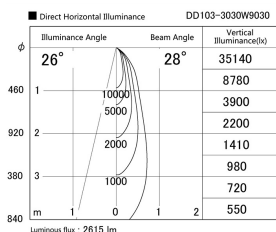

Item no. DD103-3030W9030

Series Name: Versa R-G (DD103)

**DISCONTINUED**

|                  |                         |
|------------------|-------------------------|
| Installation     | Recessed mount          |
| Type             |                         |
| Fixture wattage  | 30.3W                   |
| Beam angle       | 28 deg                  |
| Color Temp.      | 3000K                   |
| CRI              | Ra>90                   |
| Luminous         | 2619 lm                 |
| Body             | Die-cast aluminum alloy |
| Body finish      | N/A                     |
| Trim finish      | White                   |
| Reflector finish | N/A                     |
| IP Rate          | IP20                    |
| Light source     | COB module              |
| Input Voltage    | AC220~240V              |
| Dimming Type     | Non-Dimmable            |
| Certificate      | CE, CCC                 |
| Cut Hole         | 150mm                   |