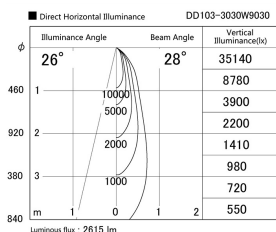

Item no. DD103-3030W9030

Series Name: Versa R-G (DD103)

DISCONTINUED

Installation	Recessed mount
Type	Versa R-G (DD103)
Fixture wattage	30.3W
Beam angle	28 deg
Color Temp.	3000K
CRI	Ra>90
Luminous	2619 lm
Body	Die-cast aluminum alloy
Body finish	N/A
Trim finish	White
Reflector finish	N/A
IP Rate	IP20
Light source	COB module
Input Voltage	AC220~240V
Dimming Type	Non-Dimmable
Certificate	CE, CCC
Cut Hole	150mm