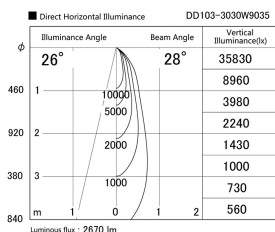

Item no. DD103-3030W9035

Series Name: Versa R-G (DD103)

DISCONTINUED

Installation	Recessed mount
Type	Versa R-G (DD103)
Fixture wattage	30.3W
Beam angle	28 deg
Color Temp.	3500K
CRI	Ra>90
Luminous	2671 lm
Body	Die-cast aluminum alloy
Body finish	N/A
Trim finish	White
Reflector finish	N/A
IP Rate	IP20
Light source	COB module
Input Voltage	AC220~240V
Dimming Type	Non-Dimmable
Certificate	CE, CCC
Cut Hole	150mm