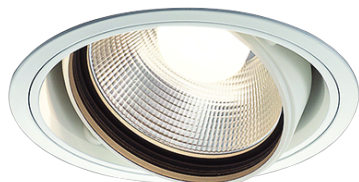

Item no. DD103-3030W9035

Series Name: Versa R-G (DD103)

DISCONTINUED

Installation	Recessed mount
Type	Versa R-G (DD103)
Fixture wattage	30.3W
Beam angle	28 deg
Color Temp.	3500K
CRI	Ra>90
Luminous	2671 lm
Body	Die-cast aluminum alloy
Body finish	N/A
Trim finish	White
Reflector finish	N/A
IP Rate	IP20
Light source	COB module
Input Voltage	AC220~240V
Dimming Type	Non-Dimmable
Certificate	CE, CCC
Cut Hole	150mm