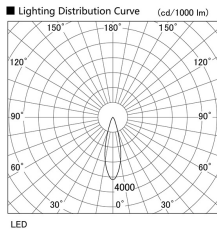

Item no. DD103-3030W9035

Series Name: Versa R-G (DD103)

DISCONTINUED

Installation	Recessed mount
Type	
Fixture wattage	30.3W
Beam angle	28 deg
Color Temp.	3500K
CRI	Ra>90
Luminous	2671 lm
Body	Die-cast aluminum alloy
Body finish	N/A
Trim finish	White
Reflector finish	N/A
IP Rate	IP20
Light source	COB module
Input Voltage	AC220~240V
Dimming Type	Non-Dimmable
Certificate	CE, CCC
Cut Hole	150mm