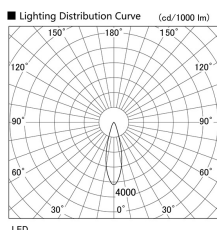

Item no. DD103-3030W9035

Series Name: Versa R-G (DD103)

DISCONTINUED

Installation	Recessed mount
Type	Versa R-G (DD103)
Fixture wattage	30.3W
Beam angle	28 deg
Color Temp.	3500K
CRI	Ra>90
Luminous	2671 lm
Body	Die-cast aluminum alloy
Body finish	N/A
Trim finish	White
Reflector finish	N/A
IP Rate	IP20
Light source	COB module
Input Voltage	AC220~240V
Dimming Type	Non-Dimmable
Certificate	CE, CCC
Cut Hole	150mm