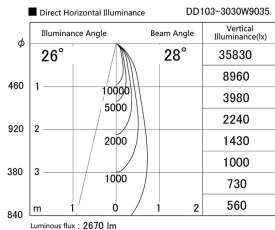

Item no. DD103-3030W9035

Series Name: Versa R-G (DD103)

DISCONTINUED

Installation	Recessed mount
Type	
Fixture wattage	30.3W
Beam angle	28 deg
Color Temp.	3500K
CRI	Ra>90
Luminous	2671 lm
Body	Die-cast aluminum alloy
Body finish	N/A
Trim finish	White
Reflector finish	N/A
IP Rate	IP20
Light source	COB module
Input Voltage	AC220~240V
Dimming Type	Non-Dimmable
Certificate	CE, CCC
Cut Hole	150mm