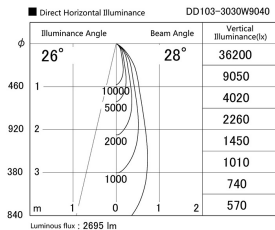

Item no. DD103-3030W9040

Series Name: Versa R-G (DD103)

DISCONTINUED

Installation	Recessed mount
Type	
Fixture wattage	30.3W
Beam angle	28 deg
Color Temp.	4000K
CRI	Ra>90
Luminous	2697 lm
Body	Die-cast aluminum alloy
Body finish	N/A
Trim finish	White
Reflector finish	N/A
IP Rate	IP20
Light source	COB module
Input Voltage	AC220~240V
Dimming Type	Non-Dimmable
Certificate	CE, CCC
Cut Hole	150mm