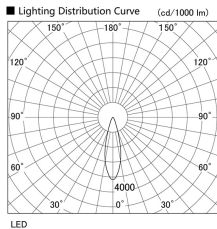

Item no. DD103-3030W9040

Series Name: Versa R-G (DD103)

DISCONTINUED

Installation	Recessed mount
Type	
Fixture wattage	30.3W
Beam angle	28 deg
Color Temp.	4000K
CRI	Ra>90
Luminous	2697 lm
Body	Die-cast aluminum alloy
Body finish	N/A
Trim finish	White
Reflector finish	N/A
IP Rate	IP20
Light source	COB module
Input Voltage	AC220~240V
Dimming Type	Non-Dimmable
Certificate	CE, CCC
Cut Hole	150mm