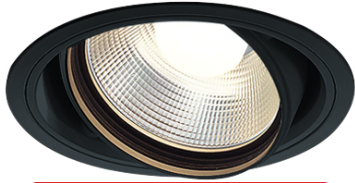

Item no. DD103-3040B8527

Series Name: Versa R-G (DD103)

DISCONTINUED

Installation	Recessed mount
Type	Versa R-G (DD103)
Fixture wattage	30.3W
Beam angle	43 deg
Color Temp.	2700K
CRI	Ra>85
Luminous	2640 lm
Body	Die-cast aluminum alloy
Body finish	N/A
Trim finish	Black
Reflector finish	N/A
IP Rate	IP20
Light source	COB module
Input Voltage	AC220~240V
Dimming Type	Non-Dimmable
Certificate	CE, CCC
Cut Hole	150mm