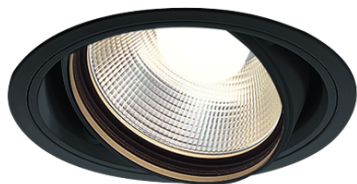

Item no. DD103-3040B8530

Series Name: Versa R-G (DD103)

**DISCONTINUED**

Installation	Recessed mount
Type	
Fixture wattage	30.3W
Beam angle	43 deg
Color Temp.	3000K
CRI	Ra>85
Luminous	2750 lm
Body	Die-cast aluminum alloy
Body finish	N/A
Trim finish	Black
Reflector finish	N/A
IP Rate	IP20
Light source	COB module
Input Voltage	AC220~240V
Dimming Type	Non-Dimmable
Certificate	CE, CCC
Cut Hole	150mm