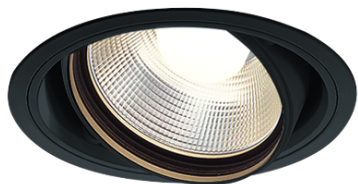

Item no. DD103-3040B8540

Series Name: Versa R-G (DD103)

DISCONTINUED

Installation	Recessed mount
Type	Versa R-G (DD103)
Fixture wattage	30.3W
Beam angle	43 deg
Color Temp.	4000K
CRI	Ra>85
Luminous	2833 lm
Body	Die-cast aluminum alloy
Body finish	N/A
Trim finish	Black
Reflector finish	N/A
IP Rate	IP20
Light source	COB module
Input Voltage	AC220~240V
Dimming Type	Non-Dimmable
Certificate	CE, CCC
Cut Hole	150mm