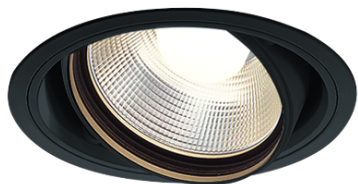

Item no. DD103-3040B9027

Series Name: Versa R-G (DD103)

DISCONTINUED

Installation	Recessed mount
Type	Versa R-G (DD103)
Fixture wattage	30.3W
Beam angle	43 deg
Color Temp.	2700K
CRI	Ra>90
Luminous	2400 lm
Body	Die-cast aluminum alloy
Body finish	N/A
Trim finish	Black
Reflector finish	N/A
IP Rate	IP20
Light source	COB module
Input Voltage	AC220~240V
Dimming Type	Non-Dimmable
Certificate	CE, CCC
Cut Hole	150mm