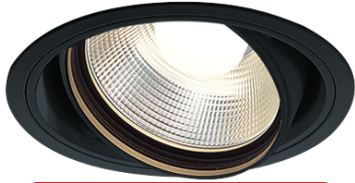

Item no. DD103-3040B9030

Series Name: Versa R-G (DD103)

DISCONTINUED

Installation	Recessed mount
Type	Versa R-G (DD103)
Fixture wattage	30.3W
Beam angle	43 deg
Color Temp.	3000K
CRI	Ra>90
Luminous	2500 lm
Body	Die-cast aluminum alloy
Body finish	N/A
Trim finish	Black
Reflector finish	N/A
IP Rate	IP20
Light source	COB module
Input Voltage	AC220~240V
Dimming Type	Non-Dimmable
Certificate	CE, CCC
Cut Hole	150mm