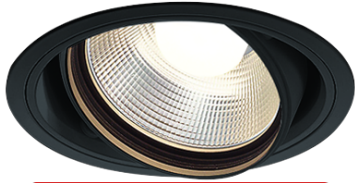

Item no. DD103-3040B9040

Series Name: Versa R-G (DD103)

DISCONTINUED

Installation	Recessed mount
Type	Versa R-G (DD103)
Fixture wattage	30.3W
Beam angle	43 deg
Color Temp.	4000K
CRI	Ra>90
Luminous	2575 lm
Body	Die-cast aluminum alloy
Body finish	N/A
Trim finish	Black
Reflector finish	N/A
IP Rate	IP20
Light source	COB module
Input Voltage	AC220~240V
Dimming Type	Non-Dimmable
Certificate	CE, CCC
Cut Hole	150mm