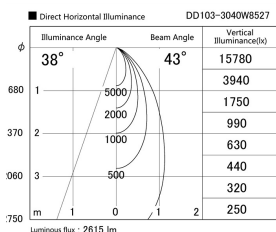

Item no. DD103-3040W8527

Series Name: Versa R-G (DD103)

DISCONTINUED

Installation	Recessed mount
Type	
Fixture wattage	30.3W
Beam angle	43 deg
Color Temp.	2700K
CRI	Ra>85
Luminous	2640 lm
Body	Die-cast aluminum alloy
Body finish	N/A
Trim finish	White
Reflector finish	N/A
IP Rate	IP20
Light source	COB module
Input Voltage	AC220~240V
Dimming Type	Non-Dimmable
Certificate	CE, CCC
Cut Hole	150mm