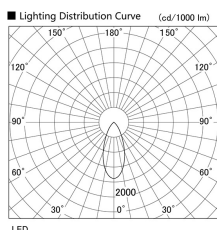

Item no. DD103-3040W8527

Series Name: Versa R-G (DD103)

DISCONTINUED

Installation	Recessed mount
Type	
Fixture wattage	30.3W
Beam angle	43 deg
Color Temp.	2700K
CRI	Ra>85
Luminous	2640 lm
Body	Die-cast aluminum alloy
Body finish	N/A
Trim finish	White
Reflector finish	N/A
IP Rate	IP20
Light source	COB module
Input Voltage	AC220~240V
Dimming Type	Non-Dimmable
Certificate	CE, CCC
Cut Hole	150mm