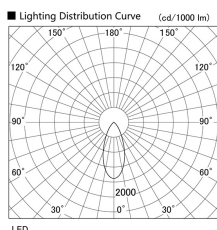

Item no. DD103-3040W8530

Series Name: Versa R-G (DD103)

DISCONTINUED

Installation	Recessed mount
Type	
Fixture wattage	30.3W
Beam angle	43 deg
Color Temp.	3000K
CRI	Ra>85
Luminous	2750 lm
Body	Die-cast aluminum alloy
Body finish	N/A
Trim finish	White
Reflector finish	N/A
IP Rate	IP20
Light source	COB module
Input Voltage	AC220~240V
Dimming Type	Non-Dimmable
Certificate	CE, CCC
Cut Hole	150mm