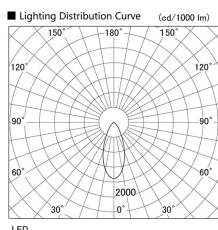

Item no. DD103-3040W8530

Series Name: Versa R-G (DD103)

DISCONTINUED

Installation	Recessed mount
Type	Versa R-G (DD103)
Fixture wattage	30.3W
Beam angle	43 deg
Color Temp.	3000K
CRI	Ra>85
Luminous	2750 lm
Body	Die-cast aluminum alloy
Body finish	N/A
Trim finish	White
Reflector finish	N/A
IP Rate	IP20
Light source	COB module
Input Voltage	AC220~240V
Dimming Type	Non-Dimmable
Certificate	CE, CCC
Cut Hole	150mm