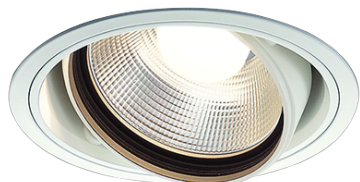

Item no. DD103-3040W8530

Series Name: Versa R-G (DD103)

DISCONTINUED

Installation	Recessed mount
Type	Versa R-G (DD103)
Fixture wattage	30.3W
Beam angle	43 deg
Color Temp.	3000K
CRI	Ra>85
Luminous	2750 lm
Body	Die-cast aluminum alloy
Body finish	N/A
Trim finish	White
Reflector finish	N/A
IP Rate	IP20
Light source	COB module
Input Voltage	AC220~240V
Dimming Type	Non-Dimmable
Certificate	CE, CCC
Cut Hole	150mm