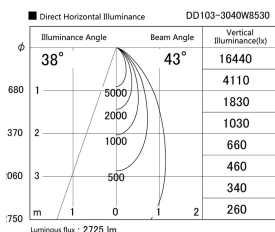

Item no. DD103-3040W8530

Series Name: Versa R-G (DD103)

DISCONTINUED

Installation	Recessed mount
Type	
Fixture wattage	30.3W
Beam angle	43 deg
Color Temp.	3000K
CRI	Ra>85
Luminous	2750 lm
Body	Die-cast aluminum alloy
Body finish	N/A
Trim finish	White
Reflector finish	N/A
IP Rate	IP20
Light source	COB module
Input Voltage	AC220~240V
Dimming Type	Non-Dimmable
Certificate	CE, CCC
Cut Hole	150mm