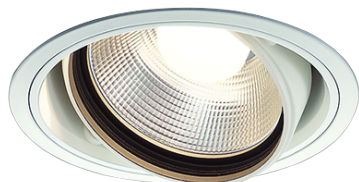

Item no. DD103-3040W8530

Series Name: Versa R-G (DD103)

DISCONTINUED

Installation	Recessed mount
Type	
Fixture wattage	30.3W
Beam angle	43 deg
Color Temp.	3000K
CRI	Ra>85
Luminous	2750 lm
Body	Die-cast aluminum alloy
Body finish	N/A
Trim finish	White
Reflector finish	N/A
IP Rate	IP20
Light source	COB module
Input Voltage	AC220~240V
Dimming Type	Non-Dimmable
Certificate	CE, CCC
Cut Hole	150mm