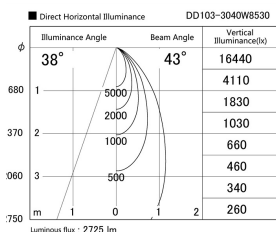

Item no. DD103-3040W8530

Series Name: Versa R-G (DD103)

DISCONTINUED

Installation	Recessed mount
Type	Versa R-G (DD103)
Fixture wattage	30.3W
Beam angle	43 deg
Color Temp.	3000K
CRI	Ra>85
Luminous	2750 lm
Body	Die-cast aluminum alloy
Body finish	N/A
Trim finish	White
Reflector finish	N/A
IP Rate	IP20
Light source	COB module
Input Voltage	AC220~240V
Dimming Type	Non-Dimmable
Certificate	CE, CCC
Cut Hole	150mm