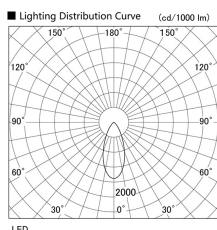

Item no. DD103-3040W8535

Series Name: Versa R-G (DD103)

DISCONTINUED

Installation	Recessed mount
Type	
Fixture wattage	30.3W
Beam angle	43 deg
Color Temp.	3500K
CRI	Ra>85
Luminous	2805 lm
Body	Die-cast aluminum alloy
Body finish	N/A
Trim finish	White
Reflector finish	N/A
IP Rate	IP20
Light source	COB module
Input Voltage	AC220~240V
Dimming Type	Non-Dimmable
Certificate	CE, CCC
Cut Hole	150mm