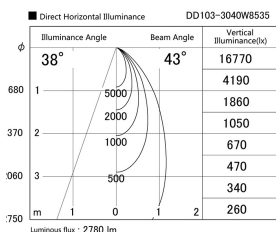

Item no. DD103-3040W8535

Series Name: Versa R-G (DD103)

DISCONTINUED

Installation	Recessed mount
Type	Versa R-G (DD103)
Fixture wattage	30.3W
Beam angle	43 deg
Color Temp.	3500K
CRI	Ra>85
Luminous	2805 lm
Body	Die-cast aluminum alloy
Body finish	N/A
Trim finish	White
Reflector finish	N/A
IP Rate	IP20
Light source	COB module
Input Voltage	AC220~240V
Dimming Type	Non-Dimmable
Certificate	CE, CCC
Cut Hole	150mm