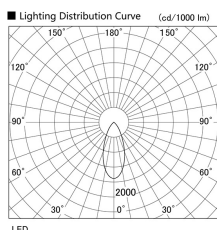

Item no. DD103-3040W8535

Series Name: Versa R-G (DD103)

DISCONTINUED

Installation	Recessed mount
Type	Versa R-G (DD103)
Fixture wattage	30.3W
Beam angle	43 deg
Color Temp.	3500K
CRI	Ra>85
Luminous	2805 lm
Body	Die-cast aluminum alloy
Body finish	N/A
Trim finish	White
Reflector finish	N/A
IP Rate	IP20
Light source	COB module
Input Voltage	AC220~240V
Dimming Type	Non-Dimmable
Certificate	CE, CCC
Cut Hole	150mm