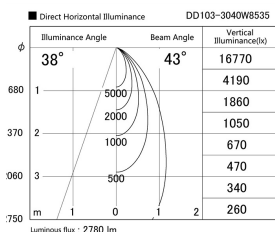

Item no. DD103-3040W8535

Series Name: Versa R-G (DD103)

DISCONTINUED

Installation	Recessed mount
Type	
Fixture wattage	30.3W
Beam angle	43 deg
Color Temp.	3500K
CRI	Ra>85
Luminous	2805 lm
Body	Die-cast aluminum alloy
Body finish	N/A
Trim finish	White
Reflector finish	N/A
IP Rate	IP20
Light source	COB module
Input Voltage	AC220~240V
Dimming Type	Non-Dimmable
Certificate	CE, CCC
Cut Hole	150mm