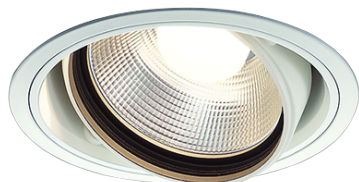

Item no. DD103-3040W8535

Series Name: Versa R-G (DD103)

DISCONTINUED

Installation	Recessed mount
Type	
Fixture wattage	30.3W
Beam angle	43 deg
Color Temp.	3500K
CRI	Ra>85
Luminous	2805 lm
Body	Die-cast aluminum alloy
Body finish	N/A
Trim finish	White
Reflector finish	N/A
IP Rate	IP20
Light source	COB module
Input Voltage	AC220~240V
Dimming Type	Non-Dimmable
Certificate	CE, CCC
Cut Hole	150mm