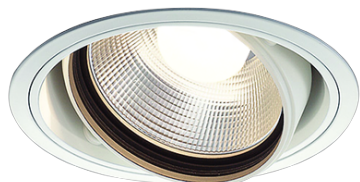

Item no. DD103-3040W8535

Series Name: Versa R-G (DD103)

DISCONTINUED

Installation	Recessed mount
Type	Versa R-G (DD103)
Fixture wattage	30.3W
Beam angle	43 deg
Color Temp.	3500K
CRI	Ra>85
Luminous	2805 lm
Body	Die-cast aluminum alloy
Body finish	N/A
Trim finish	White
Reflector finish	N/A
IP Rate	IP20
Light source	COB module
Input Voltage	AC220~240V
Dimming Type	Non-Dimmable
Certificate	CE, CCC
Cut Hole	150mm