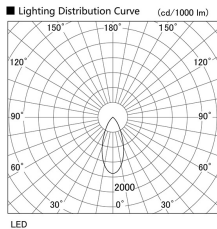

Item no. DD103-3040W8540

Series Name: Versa R-G (DD103)

DISCONTINUED

Installation	Recessed mount
Type	
Fixture wattage	30.3W
Beam angle	43 deg
Color Temp.	4000K
CRI	Ra>85
Luminous	2833 lm
Body	Die-cast aluminum alloy
Body finish	N/A
Trim finish	White
Reflector finish	N/A
IP Rate	IP20
Light source	COB module
Input Voltage	AC220~240V
Dimming Type	Non-Dimmable
Certificate	CE, CCC
Cut Hole	150mm