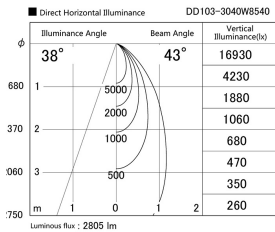

Item no. DD103-3040W8540

Series Name: Versa R-G (DD103)

DISCONTINUED

Installation	Recessed mount
Type	
Fixture wattage	30.3W
Beam angle	43 deg
Color Temp.	4000K
CRI	Ra>85
Luminous	2833 lm
Body	Die-cast aluminum alloy
Body finish	N/A
Trim finish	White
Reflector finish	N/A
IP Rate	IP20
Light source	COB module
Input Voltage	AC220~240V
Dimming Type	Non-Dimmable
Certificate	CE, CCC
Cut Hole	150mm