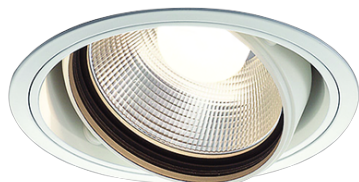

Item no. DD103-3040W9027

Series Name: Versa R-G (DD103)

**DISCONTINUED**

Installation	Recessed mount
Type	Versa R-G (DD103)
Fixture wattage	30.3W
Beam angle	43 deg
Color Temp.	2700K
CRI	Ra>90
Luminous	2400 lm
Body	Die-cast aluminum alloy
Body finish	N/A
Trim finish	White
Reflector finish	N/A
IP Rate	IP20
Light source	COB module
Input Voltage	AC220~240V
Dimming Type	Non-Dimmable
Certificate	CE, CCC
Cut Hole	150mm