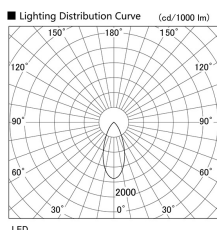

Item no. DD103-3040W9027

Series Name: Versa R-G (DD103)

DISCONTINUED

Installation	Recessed mount
Type	
Fixture wattage	30.3W
Beam angle	43 deg
Color Temp.	2700K
CRI	Ra>90
Luminous	2400 lm
Body	Die-cast aluminum alloy
Body finish	N/A
Trim finish	White
Reflector finish	N/A
IP Rate	IP20
Light source	COB module
Input Voltage	AC220~240V
Dimming Type	Non-Dimmable
Certificate	CE, CCC
Cut Hole	150mm