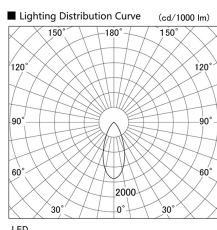

Item no. DD103-3040W9027

Series Name: Versa R-G (DD103)

**DISCONTINUED**

Installation	Recessed mount
Type	Versa R-G (DD103)
Fixture wattage	30.3W
Beam angle	43 deg
Color Temp.	2700K
CRI	Ra>90
Luminous	2400 lm
Body	Die-cast aluminum alloy
Body finish	N/A
Trim finish	White
Reflector finish	N/A
IP Rate	IP20
Light source	COB module
Input Voltage	AC220~240V
Dimming Type	Non-Dimmable
Certificate	CE, CCC
Cut Hole	150mm