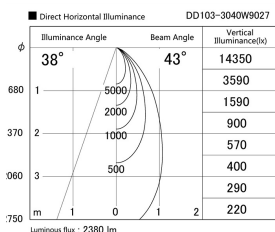

Item no. DD103-3040W9027

Series Name: Versa R-G (DD103)

**DISCONTINUED**

Installation	Recessed mount
Type	Versa R-G (DD103)
Fixture wattage	30.3W
Beam angle	43 deg
Color Temp.	2700K
CRI	Ra>90
Luminous	2400 lm
Body	Die-cast aluminum alloy
Body finish	N/A
Trim finish	White
Reflector finish	N/A
IP Rate	IP20
Light source	COB module
Input Voltage	AC220~240V
Dimming Type	Non-Dimmable
Certificate	CE, CCC
Cut Hole	150mm