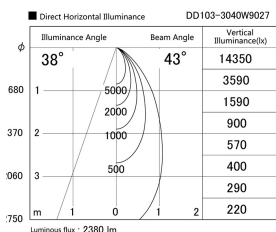

Item no. DD103-3040W9027

Series Name: Versa R-G (DD103)

DISCONTINUED

Installation	Recessed mount
Type	
Fixture wattage	30.3W
Beam angle	43 deg
Color Temp.	2700K
CRI	Ra>90
Luminous	2400 lm
Body	Die-cast aluminum alloy
Body finish	N/A
Trim finish	White
Reflector finish	N/A
IP Rate	IP20
Light source	COB module
Input Voltage	AC220~240V
Dimming Type	Non-Dimmable
Certificate	CE, CCC
Cut Hole	150mm