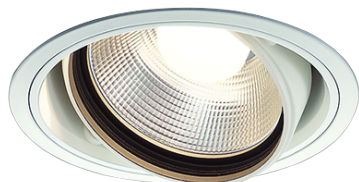

Item no. DD103-3040W9027

Series Name: Versa R-G (DD103)

DISCONTINUED

Installation	Recessed mount
Type	
Fixture wattage	30.3W
Beam angle	43 deg
Color Temp.	2700K
CRI	Ra>90
Luminous	2400 lm
Body	Die-cast aluminum alloy
Body finish	N/A
Trim finish	White
Reflector finish	N/A
IP Rate	IP20
Light source	COB module
Input Voltage	AC220~240V
Dimming Type	Non-Dimmable
Certificate	CE, CCC
Cut Hole	150mm