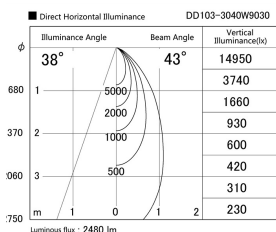

Item no. DD103-3040W9030

Series Name: Versa R-G (DD103)

**DISCONTINUED**

Installation	Recessed mount
Type	
Fixture wattage	30.3W
Beam angle	43 deg
Color Temp.	3000K
CRI	Ra>90
Luminous	2500 lm
Body	Die-cast aluminum alloy
Body finish	N/A
Trim finish	White
Reflector finish	N/A
IP Rate	IP20
Light source	COB module
Input Voltage	AC220~240V
Dimming Type	Non-Dimmable
Certificate	CE, CCC
Cut Hole	150mm