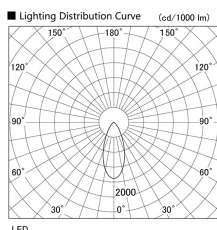

Item no. DD103-3040W9030

Series Name: Versa R-G (DD103)

**DISCONTINUED**

Installation	Recessed mount
Type	
Fixture wattage	30.3W
Beam angle	43 deg
Color Temp.	3000K
CRI	Ra>90
Luminous	2500 lm
Body	Die-cast aluminum alloy
Body finish	N/A
Trim finish	White
Reflector finish	N/A
IP Rate	IP20
Light source	COB module
Input Voltage	AC220~240V
Dimming Type	Non-Dimmable
Certificate	CE, CCC
Cut Hole	150mm