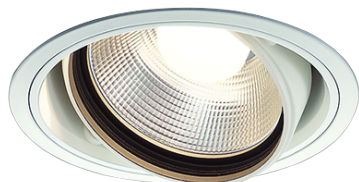

Item no. DD103-3040W9035

Series Name: Versa R-G (DD103)

DISCONTINUED

Installation	Recessed mount
Type	
Fixture wattage	30.3W
Beam angle	43 deg
Color Temp.	3500K
CRI	Ra>90
Luminous	2550 lm
Body	Die-cast aluminum alloy
Body finish	N/A
Trim finish	White
Reflector finish	N/A
IP Rate	IP20
Light source	COB module
Input Voltage	AC220~240V
Dimming Type	Non-Dimmable
Certificate	CE, CCC
Cut Hole	150mm