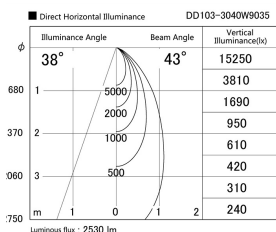

Item no. DD103-3040W9035

Series Name: Versa R-G (DD103)

DISCONTINUED

Installation	Recessed mount
Type	Versa R-G (DD103)
Fixture wattage	30.3W
Beam angle	43 deg
Color Temp.	3500K
CRI	Ra>90
Luminous	2550 lm
Body	Die-cast aluminum alloy
Body finish	N/A
Trim finish	White
Reflector finish	N/A
IP Rate	IP20
Light source	COB module
Input Voltage	AC220~240V
Dimming Type	Non-Dimmable
Certificate	CE, CCC
Cut Hole	150mm