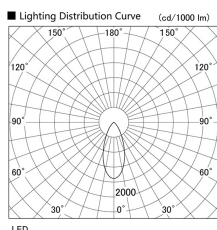

Item no. DD103-3040W9035

Series Name: Versa R-G (DD103)

DISCONTINUED

Installation	Recessed mount
Type	
Fixture wattage	30.3W
Beam angle	43 deg
Color Temp.	3500K
CRI	Ra>90
Luminous	2550 lm
Body	Die-cast aluminum alloy
Body finish	N/A
Trim finish	White
Reflector finish	N/A
IP Rate	IP20
Light source	COB module
Input Voltage	AC220~240V
Dimming Type	Non-Dimmable
Certificate	CE, CCC
Cut Hole	150mm