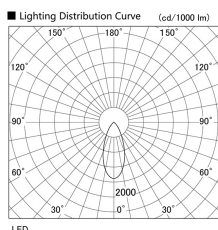

Item no. DD103-3040W9035

Series Name: Versa R-G (DD103)

DISCONTINUED

Installation	Recessed mount
Type	Versa R-G (DD103)
Fixture wattage	30.3W
Beam angle	43 deg
Color Temp.	3500K
CRI	Ra>90
Luminous	2550 lm
Body	Die-cast aluminum alloy
Body finish	N/A
Trim finish	White
Reflector finish	N/A
IP Rate	IP20
Light source	COB module
Input Voltage	AC220~240V
Dimming Type	Non-Dimmable
Certificate	CE, CCC
Cut Hole	150mm