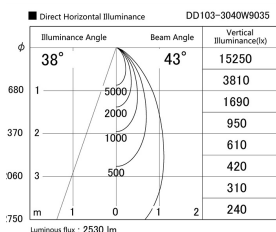

Item no. DD103-3040W9035

Series Name: Versa R-G (DD103)

DISCONTINUED

Installation	Recessed mount
Type	
Fixture wattage	30.3W
Beam angle	43 deg
Color Temp.	3500K
CRI	Ra>90
Luminous	2550 lm
Body	Die-cast aluminum alloy
Body finish	N/A
Trim finish	White
Reflector finish	N/A
IP Rate	IP20
Light source	COB module
Input Voltage	AC220~240V
Dimming Type	Non-Dimmable
Certificate	CE, CCC
Cut Hole	150mm