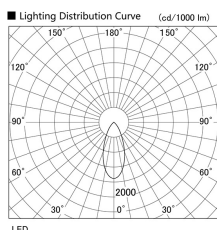

Item no. DD103-3040W9040

Series Name: Versa R-G (DD103)

DISCONTINUED

Installation	Recessed mount
Type	
Fixture wattage	30.3W
Beam angle	43 deg
Color Temp.	4000K
CRI	Ra>90
Luminous	2575 lm
Body	Die-cast aluminum alloy
Body finish	N/A
Trim finish	White
Reflector finish	N/A
IP Rate	IP20
Light source	COB module
Input Voltage	AC220~240V
Dimming Type	Non-Dimmable
Certificate	CE, CCC
Cut Hole	150mm