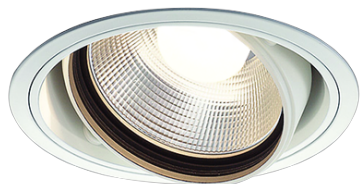

Item no. DD103-3040W9040

Series Name: Versa R-G (DD103)

**DISCONTINUED**

Installation	Recessed mount
Type	Versa R-G (DD103)
Fixture wattage	30.3W
Beam angle	43 deg
Color Temp.	4000K
CRI	Ra>90
Luminous	2575 lm
Body	Die-cast aluminum alloy
Body finish	N/A
Trim finish	White
Reflector finish	N/A
IP Rate	IP20
Light source	COB module
Input Voltage	AC220~240V
Dimming Type	Non-Dimmable
Certificate	CE, CCC
Cut Hole	150mm