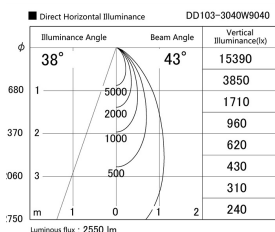

Item no. DD103-3040W9040

Series Name: Versa R-G (DD103)

**DISCONTINUED**

Installation	Recessed mount
Type	Versa R-G (DD103)
Fixture wattage	30.3W
Beam angle	43 deg
Color Temp.	4000K
CRI	Ra>90
Luminous	2575 lm
Body	Die-cast aluminum alloy
Body finish	N/A
Trim finish	White
Reflector finish	N/A
IP Rate	IP20
Light source	COB module
Input Voltage	AC220~240V
Dimming Type	Non-Dimmable
Certificate	CE, CCC
Cut Hole	150mm