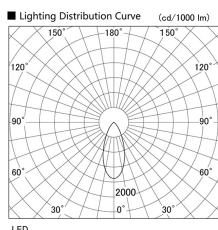

Item no. DD103-3040W9040

Series Name: Versa R-G (DD103)

**DISCONTINUED**

Installation	Recessed mount
Type	Versa R-G (DD103)
Fixture wattage	30.3W
Beam angle	43 deg
Color Temp.	4000K
CRI	Ra>90
Luminous	2575 lm
Body	Die-cast aluminum alloy
Body finish	N/A
Trim finish	White
Reflector finish	N/A
IP Rate	IP20
Light source	COB module
Input Voltage	AC220~240V
Dimming Type	Non-Dimmable
Certificate	CE, CCC
Cut Hole	150mm