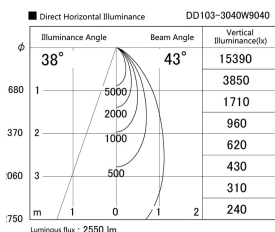

Item no. DD103-3040W9040

Series Name: Versa R-G (DD103)

DISCONTINUED

Installation	Recessed mount
Type	
Fixture wattage	30.3W
Beam angle	43 deg
Color Temp.	4000K
CRI	Ra>90
Luminous	2575 lm
Body	Die-cast aluminum alloy
Body finish	N/A
Trim finish	White
Reflector finish	N/A
IP Rate	IP20
Light source	COB module
Input Voltage	AC220~240V
Dimming Type	Non-Dimmable
Certificate	CE, CCC
Cut Hole	150mm