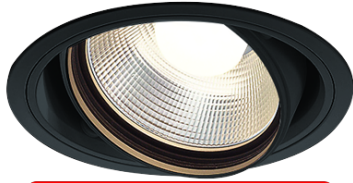

Item no. DD103-3415B8527

Series Name: Versa R-G (DD103)

**DISCONTINUED**

Installation	Recessed mount
Type	Versa R-G (DD103)
Fixture wattage	33.8W
Beam angle	14 deg
Color Temp.	2700K
CRI	Ra>85
Luminous	3175 lm
Body	Die-cast aluminum alloy
Body finish	N/A
Trim finish	Black
Reflector finish	N/A
IP Rate	IP20
Light source	COB module
Input Voltage	AC220~240V
Dimming Type	Non-Dimmable
Certificate	CE, CCC
Cut Hole	150mm