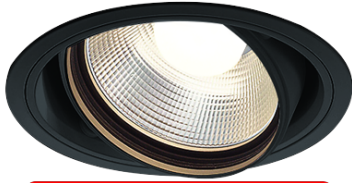

Item no. DD103-3415B8530

Series Name: Versa R-G (DD103)

DISCONTINUED

Installation	Recessed mount
Type	Versa R-G (DD103)
Fixture wattage	33.8W
Beam angle	14 deg
Color Temp.	3000K
CRI	Ra>85
Luminous	3307 lm
Body	Die-cast aluminum alloy
Body finish	N/A
Trim finish	Black
Reflector finish	N/A
IP Rate	IP20
Light source	COB module
Input Voltage	AC220~240V
Dimming Type	Non-Dimmable
Certificate	CE, CCC
Cut Hole	150mm