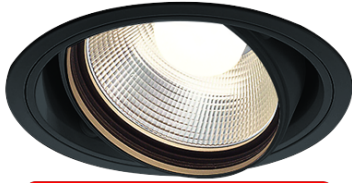

Item no. DD103-3415B8540

Series Name: Versa R-G (DD103)

DISCONTINUED

Installation	Recessed mount
Type	
Fixture wattage	33.8W
Beam angle	14 deg
Color Temp.	4000K
CRI	Ra>85
Luminous	3406 lm
Body	Die-cast aluminum alloy
Body finish	N/A
Trim finish	Black
Reflector finish	N/A
IP Rate	IP20
Light source	COB module
Input Voltage	AC220~240V
Dimming Type	Non-Dimmable
Certificate	CE, CCC
Cut Hole	150mm