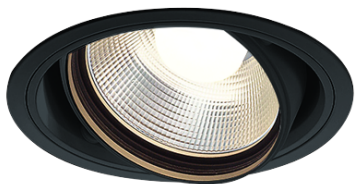

Item no. DD103-3415B8540

Series Name: Versa R-G (DD103)

**DISCONTINUED**

Installation	Recessed mount
Type	Versa R-G (DD103)
Fixture wattage	33.8W
Beam angle	14 deg
Color Temp.	4000K
CRI	Ra>85
Luminous	3406 lm
Body	Die-cast aluminum alloy
Body finish	N/A
Trim finish	Black
Reflector finish	N/A
IP Rate	IP20
Light source	COB module
Input Voltage	AC220~240V
Dimming Type	Non-Dimmable
Certificate	CE, CCC
Cut Hole	150mm