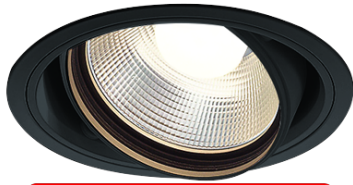

Item no. DD103-3415B9027

Series Name: Versa R-G (DD103)

**DISCONTINUED**

Installation	Recessed mount
Type	Versa R-G (DD103)
Fixture wattage	33.8W
Beam angle	14 deg
Color Temp.	2700K
CRI	Ra>90
Luminous	2887 lm
Body	Die-cast aluminum alloy
Body finish	N/A
Trim finish	Black
Reflector finish	N/A
IP Rate	IP20
Light source	COB module
Input Voltage	AC220~240V
Dimming Type	Non-Dimmable
Certificate	CE, CCC
Cut Hole	150mm