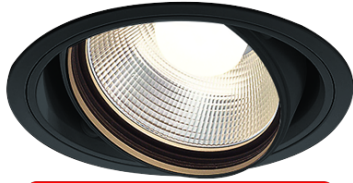

Item no. DD103-3415B9030

Series Name: Versa R-G (DD103)

**DISCONTINUED**

Installation	Recessed mount
Type	Versa R-G (DD103)
Fixture wattage	33.8W
Beam angle	14 deg
Color Temp.	3000K
CRI	Ra>90
Luminous	3007 lm
Body	Die-cast aluminum alloy
Body finish	N/A
Trim finish	Black
Reflector finish	N/A
IP Rate	IP20
Light source	COB module
Input Voltage	AC220~240V
Dimming Type	Non-Dimmable
Certificate	CE, CCC
Cut Hole	150mm