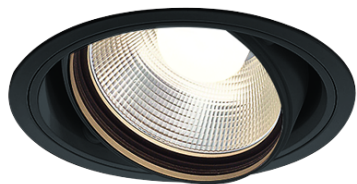

Item no. DD103-3415B9035

Series Name: Versa R-G (DD103)

DISCONTINUED

Installation	Recessed mount
Type	Versa R-G (DD103)
Fixture wattage	33.8W
Beam angle	14 deg
Color Temp.	3500K
CRI	Ra>90
Luminous	3067 lm
Body	Die-cast aluminum alloy
Body finish	N/A
Trim finish	Black
Reflector finish	N/A
IP Rate	IP20
Light source	COB module
Input Voltage	AC220~240V
Dimming Type	Non-Dimmable
Certificate	CE, CCC
Cut Hole	150mm