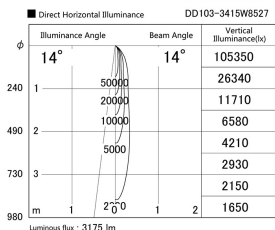

Item no. DD103-3415W8527

Series Name: Versa R-G (DD103)

**DISCONTINUED**

Installation	Recessed mount
Type	
Fixture wattage	33.8W
Beam angle	14 deg
Color Temp.	2700K
CRI	Ra>85
Luminous	3175 lm
Body	Die-cast aluminum alloy
Body finish	N/A
Trim finish	White
Reflector finish	N/A
IP Rate	IP20
Light source	COB module
Input Voltage	AC220~240V
Dimming Type	Non-Dimmable
Certificate	CE, CCC
Cut Hole	150mm