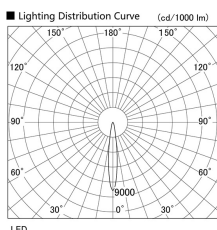

Item no. DD103-3415W8527

Series Name: Versa R-G (DD103)

**DISCONTINUED**

Installation	Recessed mount
Type	Versa R-G (DD103)
Fixture wattage	33.8W
Beam angle	14 deg
Color Temp.	2700K
CRI	Ra>85
Luminous	3175 lm
Body	Die-cast aluminum alloy
Body finish	N/A
Trim finish	White
Reflector finish	N/A
IP Rate	IP20
Light source	COB module
Input Voltage	AC220~240V
Dimming Type	Non-Dimmable
Certificate	CE, CCC
Cut Hole	150mm