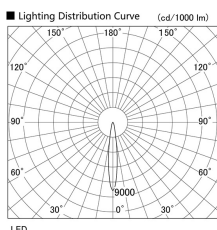

Item no. DD103-3415W8527

Series Name: Versa R-G (DD103)

**DISCONTINUED**

Installation	Recessed mount
Type	
Fixture wattage	33.8W
Beam angle	14 deg
Color Temp.	2700K
CRI	Ra>85
Luminous	3175 lm
Body	Die-cast aluminum alloy
Body finish	N/A
Trim finish	White
Reflector finish	N/A
IP Rate	IP20
Light source	COB module
Input Voltage	AC220~240V
Dimming Type	Non-Dimmable
Certificate	CE, CCC
Cut Hole	150mm