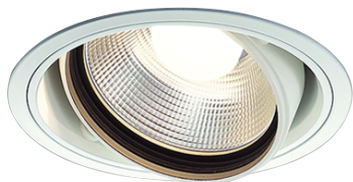

Item no. DD103-3415W8527

Series Name: Versa R-G (DD103)

**DISCONTINUED**

Installation	Recessed mount
Type	
Fixture wattage	33.8W
Beam angle	14 deg
Color Temp.	2700K
CRI	Ra>85
Luminous	3175 lm
Body	Die-cast aluminum alloy
Body finish	N/A
Trim finish	White
Reflector finish	N/A
IP Rate	IP20
Light source	COB module
Input Voltage	AC220~240V
Dimming Type	Non-Dimmable
Certificate	CE, CCC
Cut Hole	150mm