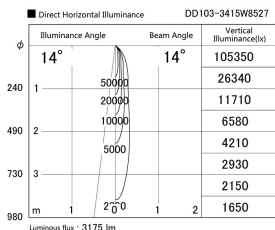

Item no. DD103-3415W8527

Series Name: Versa R-G (DD103)

**DISCONTINUED**

Installation	Recessed mount
Type	Versa R-G (DD103)
Fixture wattage	33.8W
Beam angle	14 deg
Color Temp.	2700K
CRI	Ra>85
Luminous	3175 lm
Body	Die-cast aluminum alloy
Body finish	N/A
Trim finish	White
Reflector finish	N/A
IP Rate	IP20
Light source	COB module
Input Voltage	AC220~240V
Dimming Type	Non-Dimmable
Certificate	CE, CCC
Cut Hole	150mm