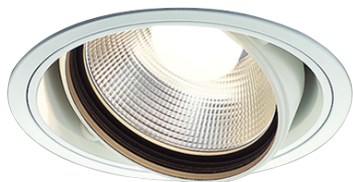

Item no. DD103-3415W8527

Series Name: Versa R-G (DD103)

**DISCONTINUED**

Installation	Recessed mount
Type	Versa R-G (DD103)
Fixture wattage	33.8W
Beam angle	14 deg
Color Temp.	2700K
CRI	Ra>85
Luminous	3175 lm
Body	Die-cast aluminum alloy
Body finish	N/A
Trim finish	White
Reflector finish	N/A
IP Rate	IP20
Light source	COB module
Input Voltage	AC220~240V
Dimming Type	Non-Dimmable
Certificate	CE, CCC
Cut Hole	150mm