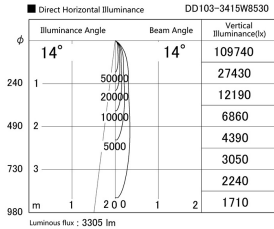

Item no. DD103-3415W8530

Series Name: Versa R-G (DD103)

DISCONTINUED

Installation	Recessed mount
Type	Versa R-G (DD103)
Fixture wattage	33.8W
Beam angle	14 deg
Color Temp.	3000K
CRI	Ra>85
Luminous	3307 lm
Body	Die-cast aluminum alloy
Body finish	N/A
Trim finish	White
Reflector finish	N/A
IP Rate	IP20
Light source	COB module
Input Voltage	AC220~240V
Dimming Type	Non-Dimmable
Certificate	CE, CCC
Cut Hole	150mm