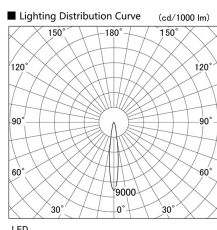

Item no. DD103-3415W8530

Series Name: Versa R-G (DD103)

DISCONTINUED

Installation	Recessed mount
Type	
Fixture wattage	33.8W
Beam angle	14 deg
Color Temp.	3000K
CRI	Ra>85
Luminous	3307 lm
Body	Die-cast aluminum alloy
Body finish	N/A
Trim finish	White
Reflector finish	N/A
IP Rate	IP20
Light source	COB module
Input Voltage	AC220~240V
Dimming Type	Non-Dimmable
Certificate	CE, CCC
Cut Hole	150mm