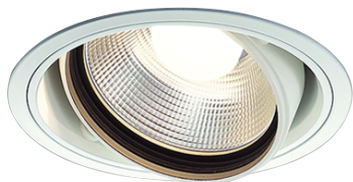

Item no. DD103-3415W8530

Series Name: Versa R-G (DD103)

DISCONTINUED

Installation	Recessed mount
Type	
Fixture wattage	33.8W
Beam angle	14 deg
Color Temp.	3000K
CRI	Ra>85
Luminous	3307 lm
Body	Die-cast aluminum alloy
Body finish	N/A
Trim finish	White
Reflector finish	N/A
IP Rate	IP20
Light source	COB module
Input Voltage	AC220~240V
Dimming Type	Non-Dimmable
Certificate	CE, CCC
Cut Hole	150mm