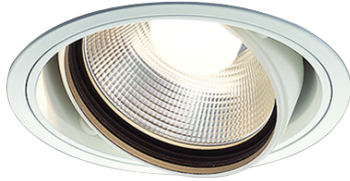

Item no. DD103-3415W8530

Series Name: Versa R-G (DD103)

DISCONTINUED

Installation	Recessed mount
Type	Versa R-G (DD103)
Fixture wattage	33.8W
Beam angle	14 deg
Color Temp.	3000K
CRI	Ra>85
Luminous	3307 lm
Body	Die-cast aluminum alloy
Body finish	N/A
Trim finish	White
Reflector finish	N/A
IP Rate	IP20
Light source	COB module
Input Voltage	AC220~240V
Dimming Type	Non-Dimmable
Certificate	CE, CCC
Cut Hole	150mm