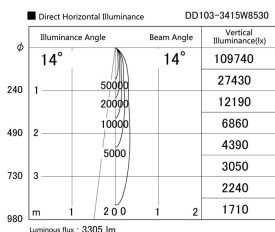

Item no. DD103-3415W8530

Series Name: Versa R-G (DD103)

DISCONTINUED

Installation	Recessed mount
Type	
Fixture wattage	33.8W
Beam angle	14 deg
Color Temp.	3000K
CRI	Ra>85
Luminous	3307 lm
Body	Die-cast aluminum alloy
Body finish	N/A
Trim finish	White
Reflector finish	N/A
IP Rate	IP20
Light source	COB module
Input Voltage	AC220~240V
Dimming Type	Non-Dimmable
Certificate	CE, CCC
Cut Hole	150mm