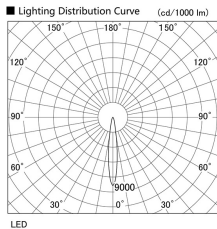

Item no. DD103-3415W8530

Series Name: Versa R-G (DD103)

DISCONTINUED

Installation	Recessed mount
Type	Versa R-G (DD103)
Fixture wattage	33.8W
Beam angle	14 deg
Color Temp.	3000K
CRI	Ra>85
Luminous	3307 lm
Body	Die-cast aluminum alloy
Body finish	N/A
Trim finish	White
Reflector finish	N/A
IP Rate	IP20
Light source	COB module
Input Voltage	AC220~240V
Dimming Type	Non-Dimmable
Certificate	CE, CCC
Cut Hole	150mm