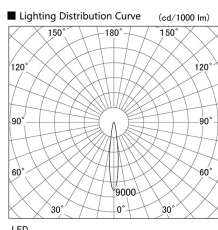

Item no. DD103-3415W8535

Series Name: Versa R-G (DD103)

DISCONTINUED

Installation	Recessed mount
Type	
Fixture wattage	33.8W
Beam angle	14 deg
Color Temp.	3500K
CRI	Ra>85
Luminous	3373 lm
Body	Die-cast aluminum alloy
Body finish	N/A
Trim finish	White
Reflector finish	N/A
IP Rate	IP20
Light source	COB module
Input Voltage	AC220~240V
Dimming Type	Non-Dimmable
Certificate	CE, CCC
Cut Hole	150mm