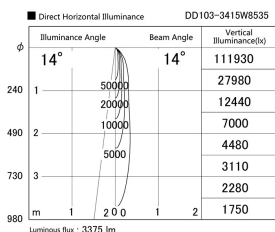

Item no. DD103-3415W8535

Series Name: Versa R-G (DD103)

DISCONTINUED

Installation	Recessed mount
Type	
Fixture wattage	33.8W
Beam angle	14 deg
Color Temp.	3500K
CRI	Ra>85
Luminous	3373 lm
Body	Die-cast aluminum alloy
Body finish	N/A
Trim finish	White
Reflector finish	N/A
IP Rate	IP20
Light source	COB module
Input Voltage	AC220~240V
Dimming Type	Non-Dimmable
Certificate	CE, CCC
Cut Hole	150mm