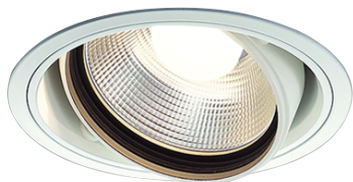

Item no. DD103-3415W8535

Series Name: Versa R-G (DD103)

DISCONTINUED

Installation	Recessed mount
Type	
Fixture wattage	33.8W
Beam angle	14 deg
Color Temp.	3500K
CRI	Ra>85
Luminous	3373 lm
Body	Die-cast aluminum alloy
Body finish	N/A
Trim finish	White
Reflector finish	N/A
IP Rate	IP20
Light source	COB module
Input Voltage	AC220~240V
Dimming Type	Non-Dimmable
Certificate	CE, CCC
Cut Hole	150mm