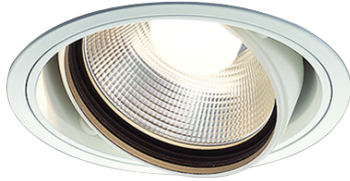

Item no. DD103-3415W8535

Series Name: Versa R-G (DD103)

DISCONTINUED

Installation	Recessed mount
Type	Versa R-G (DD103)
Fixture wattage	33.8W
Beam angle	14 deg
Color Temp.	3500K
CRI	Ra>85
Luminous	3373 lm
Body	Die-cast aluminum alloy
Body finish	N/A
Trim finish	White
Reflector finish	N/A
IP Rate	IP20
Light source	COB module
Input Voltage	AC220~240V
Dimming Type	Non-Dimmable
Certificate	CE, CCC
Cut Hole	150mm