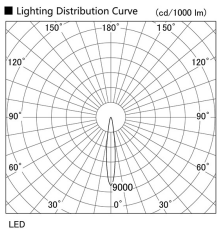

Item no. DD103-3415W8535

Series Name: Versa R-G (DD103)

DISCONTINUED

Installation	Recessed mount
Type	Versa R-G (DD103)
Fixture wattage	33.8W
Beam angle	14 deg
Color Temp.	3500K
CRI	Ra>85
Luminous	3373 lm
Body	Die-cast aluminum alloy
Body finish	N/A
Trim finish	White
Reflector finish	N/A
IP Rate	IP20
Light source	COB module
Input Voltage	AC220~240V
Dimming Type	Non-Dimmable
Certificate	CE, CCC
Cut Hole	150mm