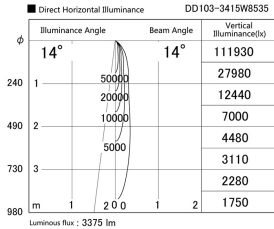

Item no. DD103-3415W8535

Series Name: Versa R-G (DD103)

DISCONTINUED

Installation	Recessed mount
Type	Versa R-G (DD103)
Fixture wattage	33.8W
Beam angle	14 deg
Color Temp.	3500K
CRI	Ra>85
Luminous	3373 lm
Body	Die-cast aluminum alloy
Body finish	N/A
Trim finish	White
Reflector finish	N/A
IP Rate	IP20
Light source	COB module
Input Voltage	AC220~240V
Dimming Type	Non-Dimmable
Certificate	CE, CCC
Cut Hole	150mm