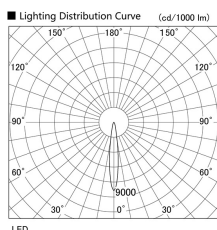

Item no. DD103-3415W9027

Series Name: Versa R-G (DD103)

**DISCONTINUED**

Installation	Recessed mount
Type	
Fixture wattage	33.8W
Beam angle	14 deg
Color Temp.	2700K
CRI	Ra>90
Luminous	2887 lm
Body	Die-cast aluminum alloy
Body finish	N/A
Trim finish	White
Reflector finish	N/A
IP Rate	IP20
Light source	COB module
Input Voltage	AC220~240V
Dimming Type	Non-Dimmable
Certificate	CE, CCC
Cut Hole	150mm