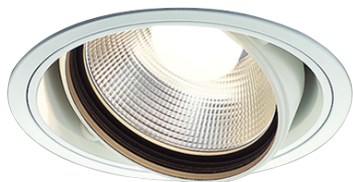

Item no. DD103-3415W9027

Series Name: Versa R-G (DD103)

DISCONTINUED

Installation	Recessed mount
Type	Versa R-G (DD103)
Fixture wattage	33.8W
Beam angle	14 deg
Color Temp.	2700K
CRI	Ra>90
Luminous	2887 lm
Body	Die-cast aluminum alloy
Body finish	N/A
Trim finish	White
Reflector finish	N/A
IP Rate	IP20
Light source	COB module
Input Voltage	AC220~240V
Dimming Type	Non-Dimmable
Certificate	CE, CCC
Cut Hole	150mm