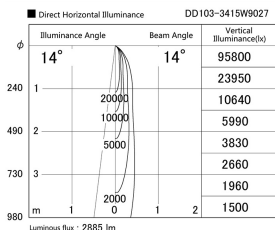

Item no. DD103-3415W9027

Series Name: Versa R-G (DD103)

**DISCONTINUED**

Installation	Recessed mount
Type	
Fixture wattage	33.8W
Beam angle	14 deg
Color Temp.	2700K
CRI	Ra>90
Luminous	2887 lm
Body	Die-cast aluminum alloy
Body finish	N/A
Trim finish	White
Reflector finish	N/A
IP Rate	IP20
Light source	COB module
Input Voltage	AC220~240V
Dimming Type	Non-Dimmable
Certificate	CE, CCC
Cut Hole	150mm