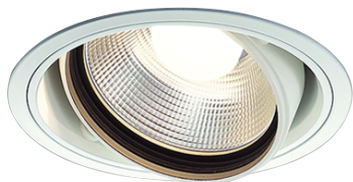

Item no. DD103-3415W9027

Series Name: Versa R-G (DD103)

**DISCONTINUED**

Installation	Recessed mount
Type	
Fixture wattage	33.8W
Beam angle	14 deg
Color Temp.	2700K
CRI	Ra>90
Luminous	2887 lm
Body	Die-cast aluminum alloy
Body finish	N/A
Trim finish	White
Reflector finish	N/A
IP Rate	IP20
Light source	COB module
Input Voltage	AC220~240V
Dimming Type	Non-Dimmable
Certificate	CE, CCC
Cut Hole	150mm