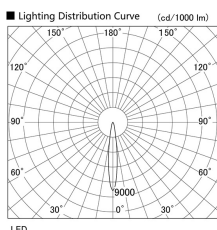

Item no. DD103-3415W9027

Series Name: Versa R-G (DD103)

DISCONTINUED

Installation	Recessed mount
Type	Versa R-G (DD103)
Fixture wattage	33.8W
Beam angle	14 deg
Color Temp.	2700K
CRI	Ra>90
Luminous	2887 lm
Body	Die-cast aluminum alloy
Body finish	N/A
Trim finish	White
Reflector finish	N/A
IP Rate	IP20
Light source	COB module
Input Voltage	AC220~240V
Dimming Type	Non-Dimmable
Certificate	CE, CCC
Cut Hole	150mm