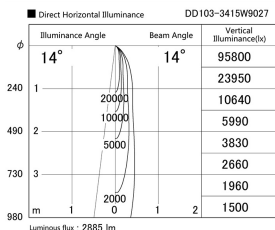

Item no. DD103-3415W9027

Series Name: Versa R-G (DD103)

DISCONTINUED

Installation	Recessed mount
Type	Versa R-G (DD103)
Fixture wattage	33.8W
Beam angle	14 deg
Color Temp.	2700K
CRI	Ra>90
Luminous	2887 lm
Body	Die-cast aluminum alloy
Body finish	N/A
Trim finish	White
Reflector finish	N/A
IP Rate	IP20
Light source	COB module
Input Voltage	AC220~240V
Dimming Type	Non-Dimmable
Certificate	CE, CCC
Cut Hole	150mm