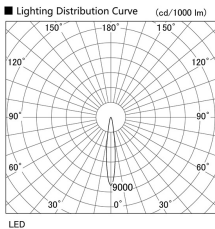

Item no. DD103-3415W9030

Series Name: Versa R-G (DD103)

DISCONTINUED

Installation	Recessed mount
Type	Versa R-G (DD103)
Fixture wattage	33.8W
Beam angle	14 deg
Color Temp.	3000K
CRI	Ra>90
Luminous	3007 lm
Body	Die-cast aluminum alloy
Body finish	N/A
Trim finish	White
Reflector finish	N/A
IP Rate	IP20
Light source	COB module
Input Voltage	AC220~240V
Dimming Type	Non-Dimmable
Certificate	CE, CCC
Cut Hole	150mm