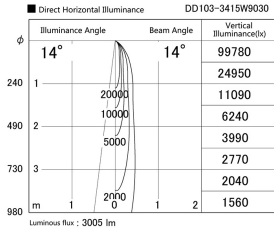

Item no. DD103-3415W9030

Series Name: Versa R-G (DD103)

DISCONTINUED

Installation	Recessed mount
Type	Versa R-G (DD103)
Fixture wattage	33.8W
Beam angle	14 deg
Color Temp.	3000K
CRI	Ra>90
Luminous	3007 lm
Body	Die-cast aluminum alloy
Body finish	N/A
Trim finish	White
Reflector finish	N/A
IP Rate	IP20
Light source	COB module
Input Voltage	AC220~240V
Dimming Type	Non-Dimmable
Certificate	CE, CCC
Cut Hole	150mm