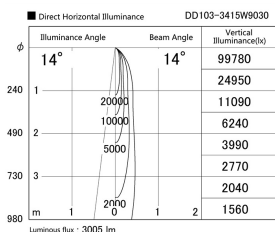

Item no. DD103-3415W9030

Series Name: Versa R-G (DD103)

**DISCONTINUED**

Installation	Recessed mount
Type	
Fixture wattage	33.8W
Beam angle	14 deg
Color Temp.	3000K
CRI	Ra>90
Luminous	3007 lm
Body	Die-cast aluminum alloy
Body finish	N/A
Trim finish	White
Reflector finish	N/A
IP Rate	IP20
Light source	COB module
Input Voltage	AC220~240V
Dimming Type	Non-Dimmable
Certificate	CE, CCC
Cut Hole	150mm