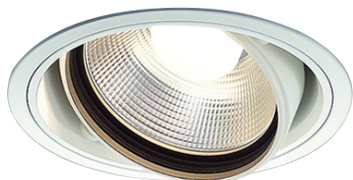

Item no. DD103-3415W9030

Series Name: Versa R-G (DD103)

**DISCONTINUED**

Installation	Recessed mount
Type	
Fixture wattage	33.8W
Beam angle	14 deg
Color Temp.	3000K
CRI	Ra>90
Luminous	3007 lm
Body	Die-cast aluminum alloy
Body finish	N/A
Trim finish	White
Reflector finish	N/A
IP Rate	IP20
Light source	COB module
Input Voltage	AC220~240V
Dimming Type	Non-Dimmable
Certificate	CE, CCC
Cut Hole	150mm