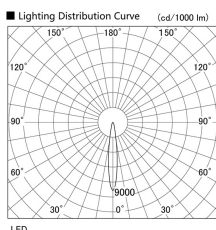

Item no. DD103-3415W9030

Series Name: Versa R-G (DD103)

**DISCONTINUED**

Installation	Recessed mount
Type	
Fixture wattage	33.8W
Beam angle	14 deg
Color Temp.	3000K
CRI	Ra>90
Luminous	3007 lm
Body	Die-cast aluminum alloy
Body finish	N/A
Trim finish	White
Reflector finish	N/A
IP Rate	IP20
Light source	COB module
Input Voltage	AC220~240V
Dimming Type	Non-Dimmable
Certificate	CE, CCC
Cut Hole	150mm