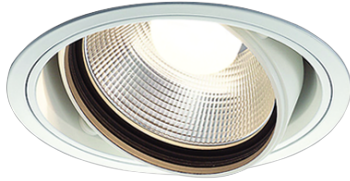

Item no. DD103-3415W9030

Series Name: Versa R-G (DD103)

DISCONTINUED

Installation	Recessed mount
Type	Versa R-G (DD103)
Fixture wattage	33.8W
Beam angle	14 deg
Color Temp.	3000K
CRI	Ra>90
Luminous	3007 lm
Body	Die-cast aluminum alloy
Body finish	N/A
Trim finish	White
Reflector finish	N/A
IP Rate	IP20
Light source	COB module
Input Voltage	AC220~240V
Dimming Type	Non-Dimmable
Certificate	CE, CCC
Cut Hole	150mm