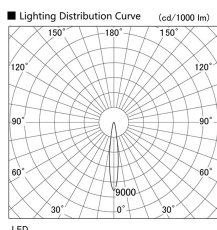

Item no. DD103-3415W9035

Series Name: Versa R-G (DD103)

DISCONTINUED

Installation	Recessed mount
Type	Versa R-G (DD103)
Fixture wattage	33.8W
Beam angle	14 deg
Color Temp.	3500K
CRI	Ra>90
Luminous	3067 lm
Body	Die-cast aluminum alloy
Body finish	N/A
Trim finish	White
Reflector finish	N/A
IP Rate	IP20
Light source	COB module
Input Voltage	AC220~240V
Dimming Type	Non-Dimmable
Certificate	CE, CCC
Cut Hole	150mm