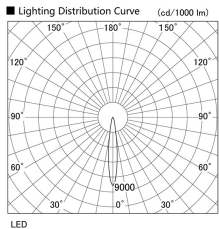

Item no. DD103-3415W9035

Series Name: Versa R-G (DD103)

DISCONTINUED

Installation	Recessed mount
Type	
Fixture wattage	33.8W
Beam angle	14 deg
Color Temp.	3500K
CRI	Ra>90
Luminous	3067 lm
Body	Die-cast aluminum alloy
Body finish	N/A
Trim finish	White
Reflector finish	N/A
IP Rate	IP20
Light source	COB module
Input Voltage	AC220~240V
Dimming Type	Non-Dimmable
Certificate	CE, CCC
Cut Hole	150mm