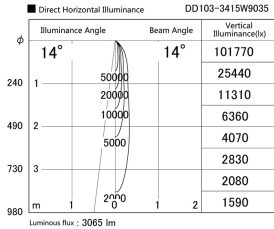

Item no. DD103-3415W9035

Series Name: Versa R-G (DD103)

DISCONTINUED

Installation	Recessed mount
Type	
Fixture wattage	33.8W
Beam angle	14 deg
Color Temp.	3500K
CRI	Ra>90
Luminous	3067 lm
Body	Die-cast aluminum alloy
Body finish	N/A
Trim finish	White
Reflector finish	N/A
IP Rate	IP20
Light source	COB module
Input Voltage	AC220~240V
Dimming Type	Non-Dimmable
Certificate	CE, CCC
Cut Hole	150mm