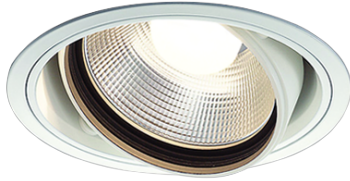

Item no. DD103-3415W9035

Series Name: Versa R-G (DD103)

DISCONTINUED

Installation	Recessed mount
Type	
Fixture wattage	33.8W
Beam angle	14 deg
Color Temp.	3500K
CRI	Ra>90
Luminous	3067 lm
Body	Die-cast aluminum alloy
Body finish	N/A
Trim finish	White
Reflector finish	N/A
IP Rate	IP20
Light source	COB module
Input Voltage	AC220~240V
Dimming Type	Non-Dimmable
Certificate	CE, CCC
Cut Hole	150mm