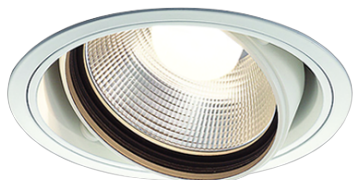

Item no. DD103-3415W9035

Series Name: Versa R-G (DD103)

DISCONTINUED

Installation	Recessed mount
Type	Versa R-G (DD103)
Fixture wattage	33.8W
Beam angle	14 deg
Color Temp.	3500K
CRI	Ra>90
Luminous	3067 lm
Body	Die-cast aluminum alloy
Body finish	N/A
Trim finish	White
Reflector finish	N/A
IP Rate	IP20
Light source	COB module
Input Voltage	AC220~240V
Dimming Type	Non-Dimmable
Certificate	CE, CCC
Cut Hole	150mm