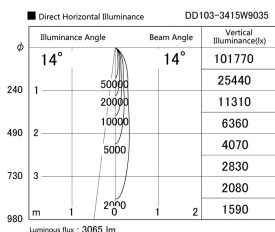

Item no. DD103-3415W9035

Series Name: Versa R-G (DD103)

DISCONTINUED

Installation	Recessed mount
Type	Versa R-G (DD103)
Fixture wattage	33.8W
Beam angle	14 deg
Color Temp.	3500K
CRI	Ra>90
Luminous	3067 lm
Body	Die-cast aluminum alloy
Body finish	N/A
Trim finish	White
Reflector finish	N/A
IP Rate	IP20
Light source	COB module
Input Voltage	AC220~240V
Dimming Type	Non-Dimmable
Certificate	CE, CCC
Cut Hole	150mm