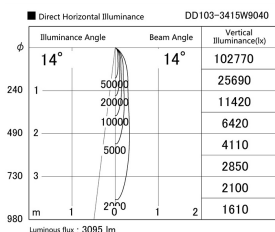

Item no. DD103-3415W9040

Series Name: Versa R-G (DD103)

DISCONTINUED

Installation	Recessed mount
Type	
Fixture wattage	33.8W
Beam angle	14 deg
Color Temp.	4000K
CRI	Ra>90
Luminous	3097 lm
Body	Die-cast aluminum alloy
Body finish	N/A
Trim finish	White
Reflector finish	N/A
IP Rate	IP20
Light source	COB module
Input Voltage	AC220~240V
Dimming Type	Non-Dimmable
Certificate	CE, CCC
Cut Hole	150mm