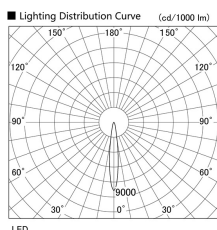

Item no. DD103-3415W9040

Series Name: Versa R-G (DD103)

DISCONTINUED

| | |
|------------------|-------------------------|
| Installation | Recessed mount |
| Type | Versa R-G (DD103) |
| Fixture wattage | 33.8W |
| Beam angle | 14 deg |
| Color Temp. | 4000K |
| CRI | Ra>90 |
| Luminous | 3097 lm |
| Body | Die-cast aluminum alloy |
| Body finish | N/A |
| Trim finish | White |
| Reflector finish | N/A |
| IP Rate | IP20 |
| Light source | COB module |
| Input Voltage | AC220~240V |
| Dimming Type | Non-Dimmable |
| Certificate | CE, CCC |
| Cut Hole | 150mm |