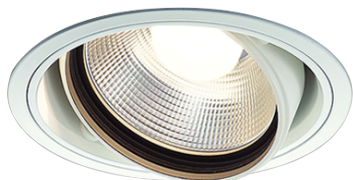

Item no. DD103-3415W9040

Series Name: Versa R-G (DD103)

DISCONTINUED

| | |
|------------------|-------------------------|
| Installation | Recessed mount |
| Type | Versa R-G (DD103) |
| Fixture wattage | 33.8W |
| Beam angle | 14 deg |
| Color Temp. | 4000K |
| CRI | Ra>90 |
| Luminous | 3097 lm |
| Body | Die-cast aluminum alloy |
| Body finish | N/A |
| Trim finish | White |
| Reflector finish | N/A |
| IP Rate | IP20 |
| Light source | COB module |
| Input Voltage | AC220~240V |
| Dimming Type | Non-Dimmable |
| Certificate | CE, CCC |
| Cut Hole | 150mm |