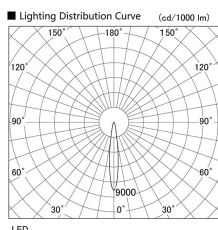

Item no. DD103-3415W9040

Series Name: Versa R-G (DD103)

DISCONTINUED

Installation	Recessed mount
Type	
Fixture wattage	33.8W
Beam angle	14 deg
Color Temp.	4000K
CRI	Ra>90
Luminous	3097 lm
Body	Die-cast aluminum alloy
Body finish	N/A
Trim finish	White
Reflector finish	N/A
IP Rate	IP20
Light source	COB module
Input Voltage	AC220~240V
Dimming Type	Non-Dimmable
Certificate	CE, CCC
Cut Hole	150mm