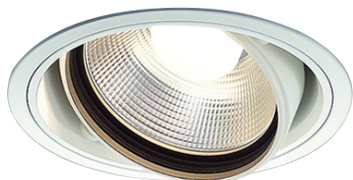

Item no. DD103-3415W9040

Series Name: Versa R-G (DD103)

DISCONTINUED

Installation	Recessed mount
Type	
Fixture wattage	33.8W
Beam angle	14 deg
Color Temp.	4000K
CRI	Ra>90
Luminous	3097 lm
Body	Die-cast aluminum alloy
Body finish	N/A
Trim finish	White
Reflector finish	N/A
IP Rate	IP20
Light source	COB module
Input Voltage	AC220~240V
Dimming Type	Non-Dimmable
Certificate	CE, CCC
Cut Hole	150mm