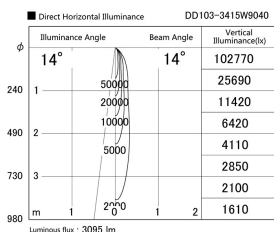

Item no. DD103-3415W9040

Series Name: Versa R-G (DD103)

DISCONTINUED

| | |
|------------------|-------------------------|
| Installation | Recessed mount |
| Type | Versa R-G (DD103) |
| Fixture wattage | 33.8W |
| Beam angle | 14 deg |
| Color Temp. | 4000K |
| CRI | Ra>90 |
| Luminous | 3097 lm |
| Body | Die-cast aluminum alloy |
| Body finish | N/A |
| Trim finish | White |
| Reflector finish | N/A |
| IP Rate | IP20 |
| Light source | COB module |
| Input Voltage | AC220~240V |
| Dimming Type | Non-Dimmable |
| Certificate | CE, CCC |
| Cut Hole | 150mm |