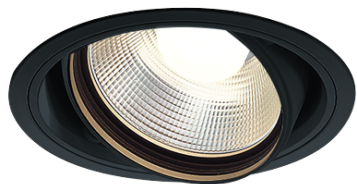

Item no. DD103-3420B8527

Series Name: Versa R-G (DD103)

DISCONTINUED

Installation	Recessed mount
Type	
Fixture wattage	33.8W
Beam angle	18 deg
Color Temp.	2700K
CRI	Ra>85
Luminous	3183 lm
Body	Die-cast aluminum alloy
Body finish	N/A
Trim finish	Black
Reflector finish	N/A
IP Rate	IP20
Light source	COB module
Input Voltage	AC220~240V
Dimming Type	Non-Dimmable
Certificate	CE, CCC
Cut Hole	150mm