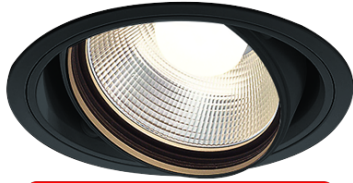

Item no. DD103-3420B8530

Series Name: Versa R-G (DD103)

DISCONTINUED

Installation	Recessed mount
Type	Versa R-G (DD103)
Fixture wattage	33.8W
Beam angle	18 deg
Color Temp.	3000K
CRI	Ra>85
Luminous	3316 lm
Body	Die-cast aluminum alloy
Body finish	N/A
Trim finish	Black
Reflector finish	N/A
IP Rate	IP20
Light source	COB module
Input Voltage	AC220~240V
Dimming Type	Non-Dimmable
Certificate	CE, CCC
Cut Hole	150mm