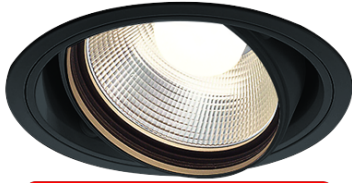

Item no. DD103-3420B8535

Series Name: Versa R-G (DD103)

**DISCONTINUED**

Installation	Recessed mount
Type	
Fixture wattage	33.8W
Beam angle	18 deg
Color Temp.	3500K
CRI	Ra>85
Luminous	3382 lm
Body	Die-cast aluminum alloy
Body finish	N/A
Trim finish	Black
Reflector finish	N/A
IP Rate	IP20
Light source	COB module
Input Voltage	AC220~240V
Dimming Type	Non-Dimmable
Certificate	CE, CCC
Cut Hole	150mm