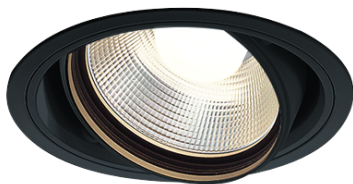

Item no. DD103-3420B8535

Series Name: Versa R-G (DD103)

DISCONTINUED

Installation	Recessed mount
Type	Versa R-G (DD103)
Fixture wattage	33.8W
Beam angle	18 deg
Color Temp.	3500K
CRI	Ra>85
Luminous	3382 lm
Body	Die-cast aluminum alloy
Body finish	N/A
Trim finish	Black
Reflector finish	N/A
IP Rate	IP20
Light source	COB module
Input Voltage	AC220~240V
Dimming Type	Non-Dimmable
Certificate	CE, CCC
Cut Hole	150mm