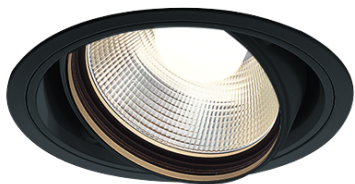

Item no. DD103-3420B8540

Series Name: Versa R-G (DD103)

**DISCONTINUED**

Installation	Recessed mount
Type	Versa R-G (DD103)
Fixture wattage	33.8W
Beam angle	18 deg
Color Temp.	4000K
CRI	Ra>85
Luminous	3415 lm
Body	Die-cast aluminum alloy
Body finish	N/A
Trim finish	Black
Reflector finish	N/A
IP Rate	IP20
Light source	COB module
Input Voltage	AC220~240V
Dimming Type	Non-Dimmable
Certificate	CE, CCC
Cut Hole	150mm