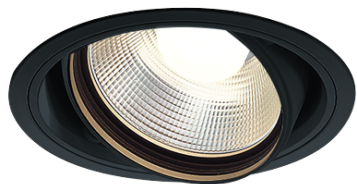

Item no. DD103-3420B8540

Series Name: Versa R-G (DD103)

**DISCONTINUED**

|                  |                         |
|------------------|-------------------------|
| Installation     | Recessed mount          |
| Type             |                         |
| Fixture wattage  | 33.8W                   |
| Beam angle       | 18 deg                  |
| Color Temp.      | 4000K                   |
| CRI              | Ra>85                   |
| Luminous         | 3415 lm                 |
| Body             | Die-cast aluminum alloy |
| Body finish      | N/A                     |
| Trim finish      | Black                   |
| Reflector finish | N/A                     |
| IP Rate          | IP20                    |
| Light source     | COB module              |
| Input Voltage    | AC220~240V              |
| Dimming Type     | Non-Dimmable            |
| Certificate      | CE, CCC                 |
| Cut Hole         | 150mm                   |