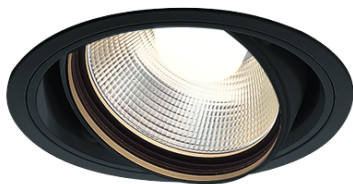

Item no. DD103-3420B9027

Series Name: Versa R-G (DD103)

**DISCONTINUED**

|                  |                         |
|------------------|-------------------------|
| Installation     | Recessed mount          |
| Type             | Versa R-G (DD103)       |
| Fixture wattage  | 33.8W                   |
| Beam angle       | 18 deg                  |
| Color Temp.      | 2700K                   |
| CRI              | Ra>90                   |
| Luminous         | 2894 lm                 |
| Body             | Die-cast aluminum alloy |
| Body finish      | N/A                     |
| Trim finish      | Black                   |
| Reflector finish | N/A                     |
| IP Rate          | IP20                    |
| Light source     | COB module              |
| Input Voltage    | AC220~240V              |
| Dimming Type     | Non-Dimmable            |
| Certificate      | CE, CCC                 |
| Cut Hole         | 150mm                   |