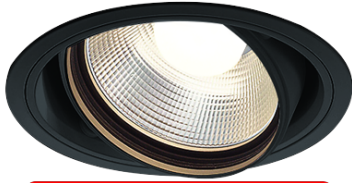

Item no. DD103-3420B9030

Series Name: Versa R-G (DD103)

DISCONTINUED

Installation	Recessed mount
Type	Versa R-G (DD103)
Fixture wattage	33.8W
Beam angle	18 deg
Color Temp.	3000K
CRI	Ra>90
Luminous	3015 lm
Body	Die-cast aluminum alloy
Body finish	N/A
Trim finish	Black
Reflector finish	N/A
IP Rate	IP20
Light source	COB module
Input Voltage	AC220~240V
Dimming Type	Non-Dimmable
Certificate	CE, CCC
Cut Hole	150mm