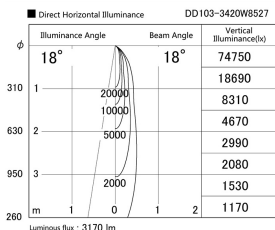

Item no. DD103-3420W8527

Series Name: Versa R-G (DD103)

DISCONTINUED

Installation	Recessed mount
Type	
Fixture wattage	33.8W
Beam angle	18 deg
Color Temp.	2700K
CRI	Ra>85
Luminous	3183 lm
Body	Die-cast aluminum alloy
Body finish	N/A
Trim finish	White
Reflector finish	N/A
IP Rate	IP20
Light source	COB module
Input Voltage	AC220~240V
Dimming Type	Non-Dimmable
Certificate	CE, CCC
Cut Hole	150mm