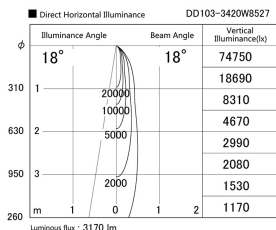

Item no. DD103-3420W8527

Series Name: Versa R-G (DD103)

DISCONTINUED

Installation	Recessed mount
Type	
Fixture wattage	33.8W
Beam angle	18 deg
Color Temp.	2700K
CRI	Ra>85
Luminous	3183 lm
Body	Die-cast aluminum alloy
Body finish	N/A
Trim finish	White
Reflector finish	N/A
IP Rate	IP20
Light source	COB module
Input Voltage	AC220~240V
Dimming Type	Non-Dimmable
Certificate	CE, CCC
Cut Hole	150mm