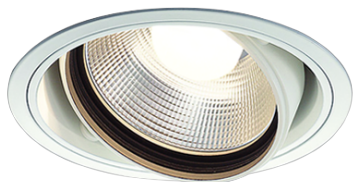

Item no. DD103-3420W8527

Series Name: Versa R-G (DD103)

DISCONTINUED

Installation	Recessed mount
Type	
Fixture wattage	33.8W
Beam angle	18 deg
Color Temp.	2700K
CRI	Ra>85
Luminous	3183 lm
Body	Die-cast aluminum alloy
Body finish	N/A
Trim finish	White
Reflector finish	N/A
IP Rate	IP20
Light source	COB module
Input Voltage	AC220~240V
Dimming Type	Non-Dimmable
Certificate	CE, CCC
Cut Hole	150mm