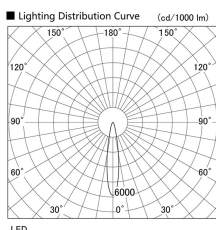

Item no. DD103-3420W8527

Series Name: Versa R-G (DD103)

DISCONTINUED

Installation	Recessed mount
Type	
Fixture wattage	33.8W
Beam angle	18 deg
Color Temp.	2700K
CRI	Ra>85
Luminous	3183 lm
Body	Die-cast aluminum alloy
Body finish	N/A
Trim finish	White
Reflector finish	N/A
IP Rate	IP20
Light source	COB module
Input Voltage	AC220~240V
Dimming Type	Non-Dimmable
Certificate	CE, CCC
Cut Hole	150mm