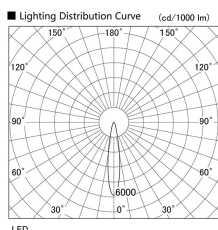

Item no. DD103-3420W8527

Series Name: Versa R-G (DD103)

DISCONTINUED

Installation	Recessed mount
Type	
Fixture wattage	33.8W
Beam angle	18 deg
Color Temp.	2700K
CRI	Ra>85
Luminous	3183 lm
Body	Die-cast aluminum alloy
Body finish	N/A
Trim finish	White
Reflector finish	N/A
IP Rate	IP20
Light source	COB module
Input Voltage	AC220~240V
Dimming Type	Non-Dimmable
Certificate	CE, CCC
Cut Hole	150mm