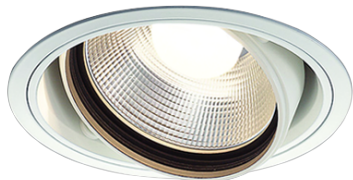

Item no. DD103-3420W8527

Series Name: Versa R-G (DD103)

DISCONTINUED

Installation	Recessed mount
Type	
Fixture wattage	33.8W
Beam angle	18 deg
Color Temp.	2700K
CRI	Ra>85
Luminous	3183 lm
Body	Die-cast aluminum alloy
Body finish	N/A
Trim finish	White
Reflector finish	N/A
IP Rate	IP20
Light source	COB module
Input Voltage	AC220~240V
Dimming Type	Non-Dimmable
Certificate	CE, CCC
Cut Hole	150mm