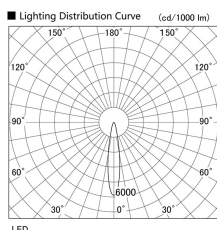

Item no. DD103-3420W8530

Series Name: Versa R-G (DD103)

DISCONTINUED

Installation	Recessed mount
Type	
Fixture wattage	33.8W
Beam angle	18 deg
Color Temp.	3000K
CRI	Ra>85
Luminous	3316 lm
Body	Die-cast aluminum alloy
Body finish	N/A
Trim finish	White
Reflector finish	N/A
IP Rate	IP20
Light source	COB module
Input Voltage	AC220~240V
Dimming Type	Non-Dimmable
Certificate	CE, CCC
Cut Hole	150mm