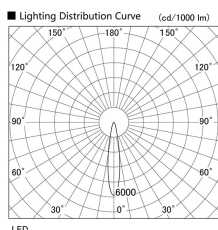

Item no. DD103-3420W8530

Series Name: Versa R-G (DD103)

DISCONTINUED

Installation	Recessed mount
Type	
Fixture wattage	33.8W
Beam angle	18 deg
Color Temp.	3000K
CRI	Ra>85
Luminous	3316 lm
Body	Die-cast aluminum alloy
Body finish	N/A
Trim finish	White
Reflector finish	N/A
IP Rate	IP20
Light source	COB module
Input Voltage	AC220~240V
Dimming Type	Non-Dimmable
Certificate	CE, CCC
Cut Hole	150mm