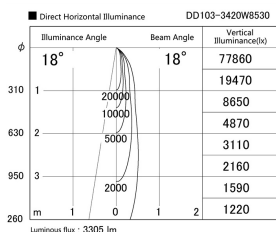

Item no. DD103-3420W8530

Series Name: Versa R-G (DD103)

DISCONTINUED

Installation	Recessed mount
Type	
Fixture wattage	33.8W
Beam angle	18 deg
Color Temp.	3000K
CRI	Ra>85
Luminous	3316 lm
Body	Die-cast aluminum alloy
Body finish	N/A
Trim finish	White
Reflector finish	N/A
IP Rate	IP20
Light source	COB module
Input Voltage	AC220~240V
Dimming Type	Non-Dimmable
Certificate	CE, CCC
Cut Hole	150mm