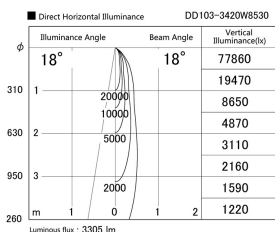

Item no. DD103-3420W8530

Series Name: Versa R-G (DD103)

DISCONTINUED

Installation	Recessed mount
Type	
Fixture wattage	33.8W
Beam angle	18 deg
Color Temp.	3000K
CRI	Ra>85
Luminous	3316 lm
Body	Die-cast aluminum alloy
Body finish	N/A
Trim finish	White
Reflector finish	N/A
IP Rate	IP20
Light source	COB module
Input Voltage	AC220~240V
Dimming Type	Non-Dimmable
Certificate	CE, CCC
Cut Hole	150mm