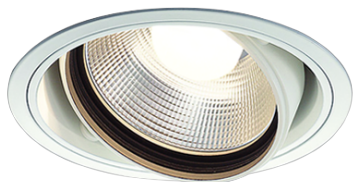

Item no. DD103-3420W8530

Series Name: Versa R-G (DD103)

DISCONTINUED

Installation	Recessed mount
Type	
Fixture wattage	33.8W
Beam angle	18 deg
Color Temp.	3000K
CRI	Ra>85
Luminous	3316 lm
Body	Die-cast aluminum alloy
Body finish	N/A
Trim finish	White
Reflector finish	N/A
IP Rate	IP20
Light source	COB module
Input Voltage	AC220~240V
Dimming Type	Non-Dimmable
Certificate	CE, CCC
Cut Hole	150mm