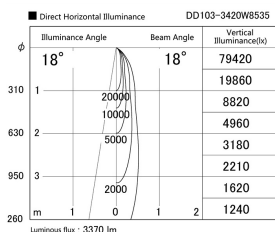

Item no. DD103-3420W8535

Series Name: Versa R-G (DD103)

DISCONTINUED

Installation	Recessed mount
Type	
Fixture wattage	33.8W
Beam angle	18 deg
Color Temp.	3500K
CRI	Ra>85
Luminous	3382 lm
Body	Die-cast aluminum alloy
Body finish	N/A
Trim finish	White
Reflector finish	N/A
IP Rate	IP20
Light source	COB module
Input Voltage	AC220~240V
Dimming Type	Non-Dimmable
Certificate	CE, CCC
Cut Hole	150mm