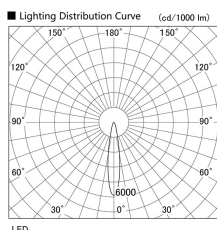

Item no. DD103-3420W8535

Series Name: Versa R-G (DD103)

DISCONTINUED

Installation	Recessed mount
Type	
Fixture wattage	33.8W
Beam angle	18 deg
Color Temp.	3500K
CRI	Ra>85
Luminous	3382 lm
Body	Die-cast aluminum alloy
Body finish	N/A
Trim finish	White
Reflector finish	N/A
IP Rate	IP20
Light source	COB module
Input Voltage	AC220~240V
Dimming Type	Non-Dimmable
Certificate	CE, CCC
Cut Hole	150mm