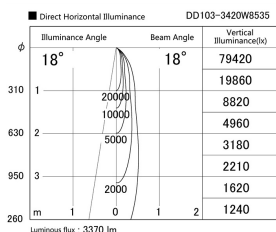

Item no. DD103-3420W8535

Series Name: Versa R-G (DD103)

DISCONTINUED

| | |
|------------------|-------------------------|
| Installation | Recessed mount |
| Type | Versa R-G (DD103) |
| Fixture wattage | 33.8W |
| Beam angle | 18 deg |
| Color Temp. | 3500K |
| CRI | Ra>85 |
| Luminous | 3382 lm |
| Body | Die-cast aluminum alloy |
| Body finish | N/A |
| Trim finish | White |
| Reflector finish | N/A |
| IP Rate | IP20 |
| Light source | COB module |
| Input Voltage | AC220~240V |
| Dimming Type | Non-Dimmable |
| Certificate | CE, CCC |
| Cut Hole | 150mm |