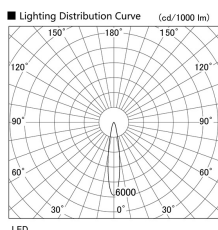

Item no. DD103-3420W8535

Series Name: Versa R-G (DD103)

DISCONTINUED

| | |
|------------------|-------------------------|
| Installation | Recessed mount |
| Type | Versa R-G (DD103) |
| Fixture wattage | 33.8W |
| Beam angle | 18 deg |
| Color Temp. | 3500K |
| CRI | Ra>85 |
| Luminous | 3382 lm |
| Body | Die-cast aluminum alloy |
| Body finish | N/A |
| Trim finish | White |
| Reflector finish | N/A |
| IP Rate | IP20 |
| Light source | COB module |
| Input Voltage | AC220~240V |
| Dimming Type | Non-Dimmable |
| Certificate | CE, CCC |
| Cut Hole | 150mm |