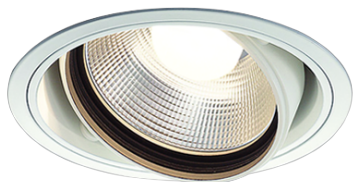

Item no. DD103-3420W8535

Series Name: Versa R-G (DD103)

DISCONTINUED

| | |
|------------------|-------------------------|
| Installation | Recessed mount |
| Type | Versa R-G (DD103) |
| Fixture wattage | 33.8W |
| Beam angle | 18 deg |
| Color Temp. | 3500K |
| CRI | Ra>85 |
| Luminous | 3382 lm |
| Body | Die-cast aluminum alloy |
| Body finish | N/A |
| Trim finish | White |
| Reflector finish | N/A |
| IP Rate | IP20 |
| Light source | COB module |
| Input Voltage | AC220~240V |
| Dimming Type | Non-Dimmable |
| Certificate | CE, CCC |
| Cut Hole | 150mm |