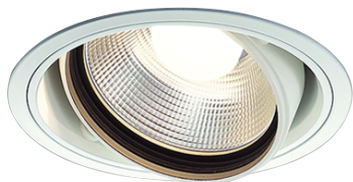

Item no. DD103-3420W8535

Series Name: Versa R-G (DD103)

DISCONTINUED

Installation	Recessed mount
Type	
Fixture wattage	33.8W
Beam angle	18 deg
Color Temp.	3500K
CRI	Ra>85
Luminous	3382 lm
Body	Die-cast aluminum alloy
Body finish	N/A
Trim finish	White
Reflector finish	N/A
IP Rate	IP20
Light source	COB module
Input Voltage	AC220~240V
Dimming Type	Non-Dimmable
Certificate	CE, CCC
Cut Hole	150mm